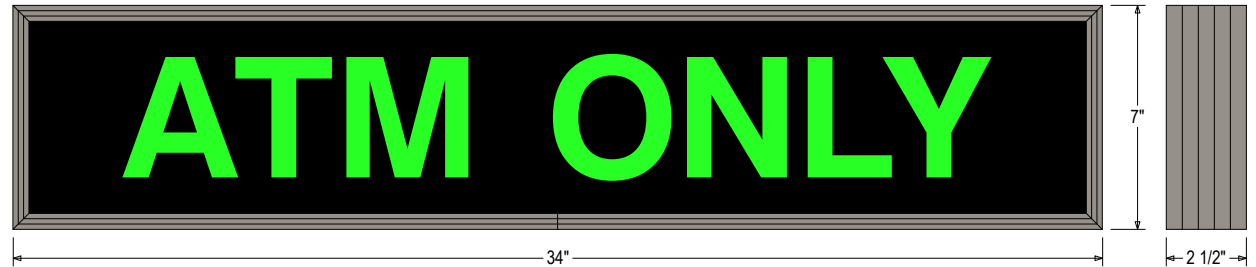

PRODUCT ID: 25928

Outdoor Blank-out LED Backlit Sign

MODEL

PHX734G-120

DIMENSIONS

7" H x 34" W x 2.25" D (est. 5.629 lbs)

CLASS

Class: PHX Series

Control Method: Switch (not included) or external relay.

CONSTRUCTION

Cabinet: 1-piece, corrosion resistant, extruded aluminum frame, 2.25" deep.

Face Material: 1/8" thick, dark grey diffused acrylic

Faces: Single Faced Sign

Finish: Duranodic Bronze

Mounting Channel:

ELECTRICAL

Flashing: Not Included

Input Voltage: 120-277 VAC

UL/cUL Listed: Listed for wet locations

MESSAGE

Color: Black opaque

Font: Swiss 721 Bold BT

Illumination: Backlit with high intensity LEDs. Message blanks out when off

Sign Messages: See message table below

Product View

NOTE: Sign image may not exactly represent the finished product. For illustration purposes only.

MESSAGE	LED/COLOR	HEIGHT	AMPS
ATM ONLY	Green	3.75"	0.827-0.358

NOTE: Above messages are independently controlled.

Directional Systems

2250 West 23rd St

Erie, PA 16506

Phone: (877) 827-8296

Fax: (877) 827-8291

Email: sales@directionalsystems.com

Website: www.directionalsystems.com

Proudly Made in the USA