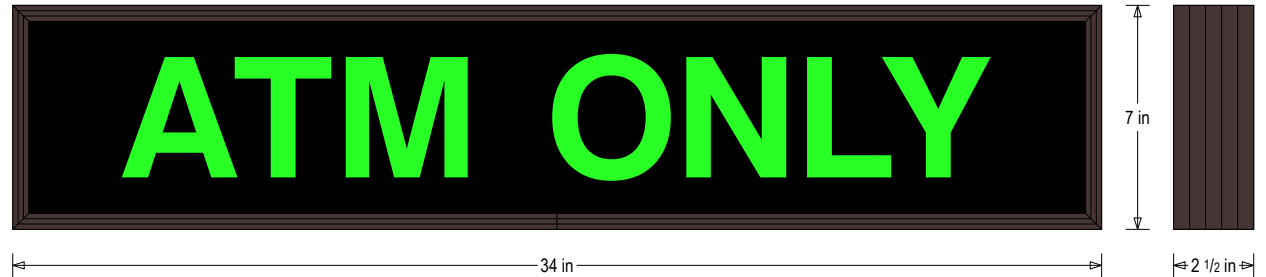

PRODUCT ID: 25928

Outdoor Blank-out LED Backlit Sign

MODEL

PHX734G-120/120-277VAC

DIMENSIONS

7" H x 34" W x 2.25" D (est. 7.151 lbs)

CLASS

Class: PHX Series

Control Method: Switch (not included) or external relay.

CONSTRUCTION

Cabinet: 1-piece, corrosion resistant, extruded all-weather frame, 2.25" deep.

Face Material: 1/8" thick, dark grey diffused acrylic

Faces: Single Faced Sign

Finish: Duranodic Bronze

Mounting Channel: None

ELECTRICAL

Flashing: Not Included

Input Voltage: 120-277 VAC

UL/cUL Listed: Listed for wet locations

MESSAGE

Color: Black opaque

Font: Swiss 721 Bold BT

Illumination: Backlit with high intensity LEDs. Message blanks out when off

Sign Messages: See message table below

Product View

NOTE: Sign image may not exactly represent the finished product. For illustration purposes only.