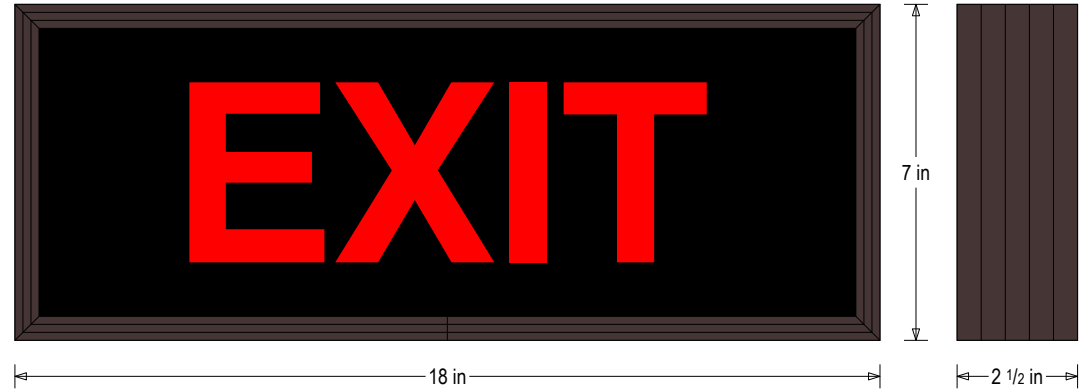

PRODUCT ID: 25927

Outdoor Blank-out LED Backlit Sign

MODEL

PHX718R-190/120-277VAC

DIMENSIONS

7" H x 18" W x 2.5" D (est. 4.637 lbs)

CLASS

Class: PHX Series

Control Method: Switch (not included) or external relay.

CONSTRUCTION

Back Construction: 0.050" Lift-n-Shift Back

Cabinet: 1-piece, corrosion resistant, extruded aluminum frame, 2.5" deep.

Face Material: 1/8" thick, dark grey diffused acrylic

Faces: Single Faced Sign

Finish: Duranodic Bronze

Graphic: Printed graphic applied to surface

Mounting Channel: None

ELECTRICAL

Flashing: Not Included

Input Voltage: 120-277 VAC

UL/cUL Listed: Listed for wet locations

MESSAGE

Color: Black opaque

Font: Swiss 721 Bold BT

Illumination: Backlit with high intensity LEDs. Message blanks out when off

Sign Messages: See message table below

NOTE: Above messages are independently controlled.

Directional Systems

2201 W 50th St.

Erie, PA 16509

Phone: (877) 827-8296

Fax: (877) 827-8291

Email: sales@directionalsystems.com

Website: www.directionalsystems.com

Product View

NOTE: Sign image may not exactly represent the finished product. For illustration purposes only.