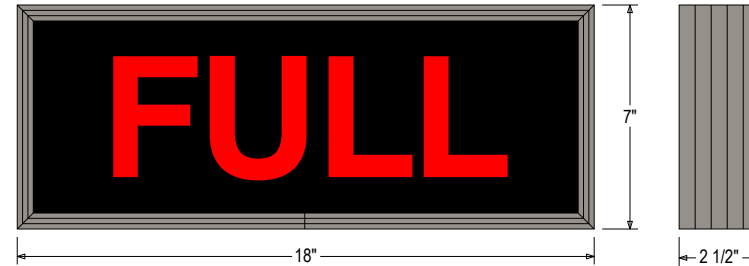

PRODUCT ID: 25926

Outdoor Blank-out LED Backlit Sign

MODEL

PHX718R-135

DIMENSIONS

7" H x 18" W x 2.25" D (est. 3.303 lbs)

CLASS

Class: PHX Series

Control Method: Switch (not included) or external relay.

CONSTRUCTION

Cabinet: 1-piece, corrosion resistant, extruded aluminum frame, 2.25" deep.

Face Material: 1/8" thick, dark grey diffused acrylic

Faces: Single Faced Sign

Finish: Duranodic Bronze

Mounting Channel:

ELECTRICAL

Flashing: Not Included

Input Voltage: 120-277 VAC

UL/cUL Listed: Listed for wet locations

MESSAGE

Color: Black opaque

Font: Swiss 721 Bold BT

Illumination: Backlit with high intensity LEDs. Message blanks out when off

Sign Messages: See message table below

Product View

NOTE: Sign image may not exactly represent the finished product. For illustration purposes only.