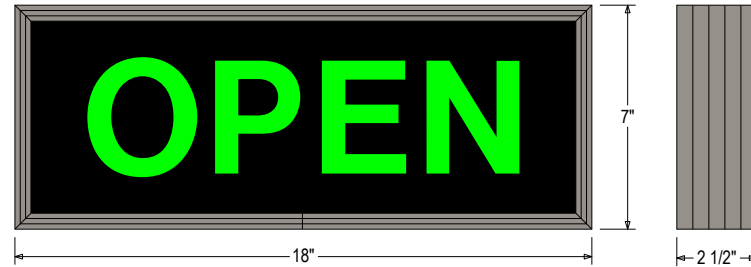

Font: Swiss 721 Bold BT

Illumination: Backlit with high intensity LEDs. Message blanks out when off

Sign Messages: See message table below

Product View

NOTE: Sign image may not exactly represent the finished product. For illustration purposes only.