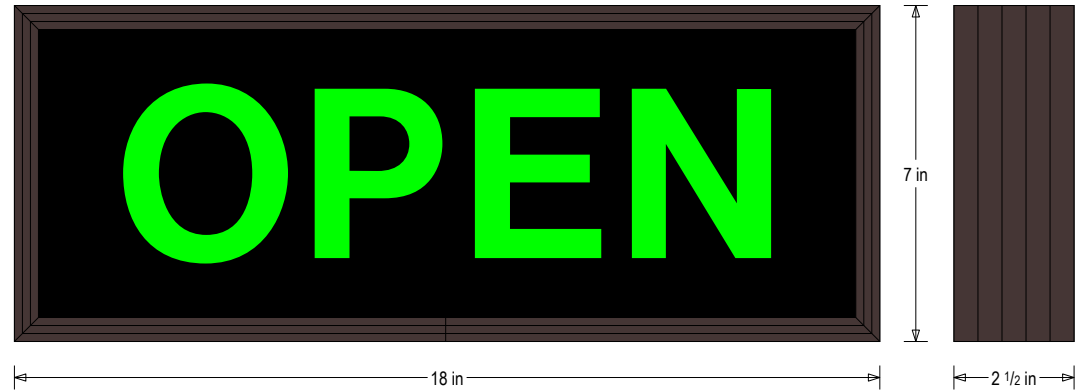

PRODUCT ID: 25925

Outdoor Blank-out LED Backlit Sign

MODEL

PHX718G-180/120-277VAC

DIMENSIONS

7" H x 18" W x 2.25" D (est. 4.242 lbs)

CLASS

Class: PHX Series

Control Method: Switch (not included) or external relay.

CONSTRUCTION

Cabinet: 1-piece, corrosion resistant, extruded all-weather frame, 2.25" deep.

Face Material: 1/8" thick, dark grey diffused acrylic

Faces: Single Faced Sign

Finish: Duranodic Bronze

Mounting Channel: None

ELECTRICAL

Flashing: Not Included

Input Voltage: 120-277 VAC

UL/cUL Listed: Listed for wet locations

MESSAGE

Color: Black opaque

Font: Swiss 721 Bold BT

Illumination: Backlit with high intensity LEDs. Message blanks out when off

Sign Messages: See message table below

NOTE: Above messages are independently controlled.

Directional Systems

2201 W 50th St.

Erie, PA 16506

Phone: (877) 827-8296

Fax: (877) 827-8291

Email: sales@directionalsystems.com

Website: www.directionalsystems.com

Proudly Made in the USA

Product View

NOTE: Sign image may not exactly represent the finished product. For illustration purposes only.