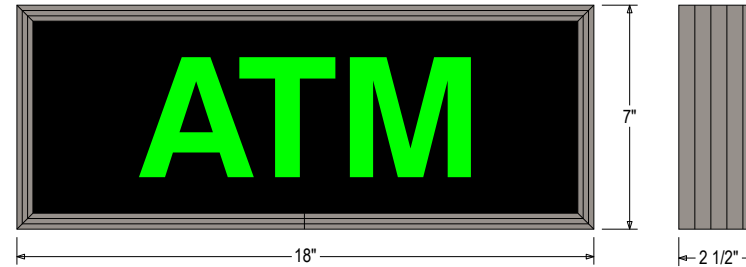

PRODUCT ID: 25924

Outdoor Blank-out LED Backlit Sign

MODEL

PHX718G-125

DIMENSIONS

7" H x 18" W x 2.25" D (est. 3.783 lbs)

CLASS

Class: PHX Series

Control Method: Switch (not included) or external relay.

CONSTRUCTION

Cabinet: 1-piece, corrosion resistant, extruded aluminum frame, 2.25" deep.

Face Material: 1/8" thick, dark grey diffused acrylic

Faces: Single Faced Sign

Finish: Duranodic Bronze

Mounting Channel:

ELECTRICAL

Flashing: Not Included

Input Voltage: 120-277 VAC

UL/cUL Listed: Listed for wet locations

MESSAGE

Color: Black opaque

Font: Swiss 721 Bold BT

Illumination: Backlit with high intensity LEDs. Message blanks out when off

Sign Messages: See message table below

Product View

NOTE: Sign image may not exactly represent the finished product. For illustration purposes only.

MESSAGE	LED/COLOR	HEIGHT	AMPS
ATM	Green	3.75"	0.413-0.179

NOTE: Above messages are independently controlled.

Directional Systems

2250 West 23rd St

Erie, PA 16506

Phone: (877) 827-8296

Fax: (877) 827-8291

Email: sales@directionalsystems.com

Website: www.directionalsystems.com

Proudly Made in the USA