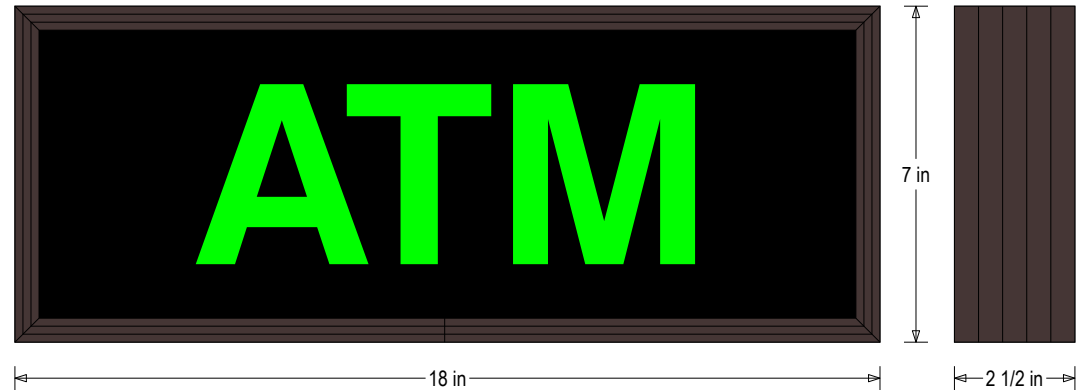

PRODUCT ID: 25924

Outdoor Blank-out LED Backlit Sign

MODEL

PHX718G-125/120-277VAC

DIMENSIONS

7" H x 18" W x 2.25" D (est. 4.242 lbs)

CLASS

Class: PHX Series

Control Method: Switch (not included) or external relay.

CONSTRUCTION

Cabinet: 1-piece, corrosion resistant, extruded all-weather frame, 2.25" deep.

Face Material: 1/8" thick, dark grey diffused acrylic

Faces: Single Faced Sign

Finish: Duranodic Bronze

Mounting Channel: None

ELECTRICAL

Flashing: Not Included

Input Voltage: 120-277 VAC

UL/cUL Listed: Listed for wet locations

MESSAGE

Color: Black opaque

Font: Swiss 721 Bold BT

Illumination: Backlit with high intensity LEDs. Message blanks out when off

Sign Messages: See message table below

NOTE: Above messages are independently controlled.

Directional Systems

2201 W 50th St.

Erie, PA 16506

Phone: (877) 827-8296

Fax: (877) 827-8291

Email: sales@directionalsystems.com

Website: www.directionalsystems.com

Proudly Made in the USA

Product View

NOTE: Sign image may not exactly represent the finished product. For illustration purposes only.