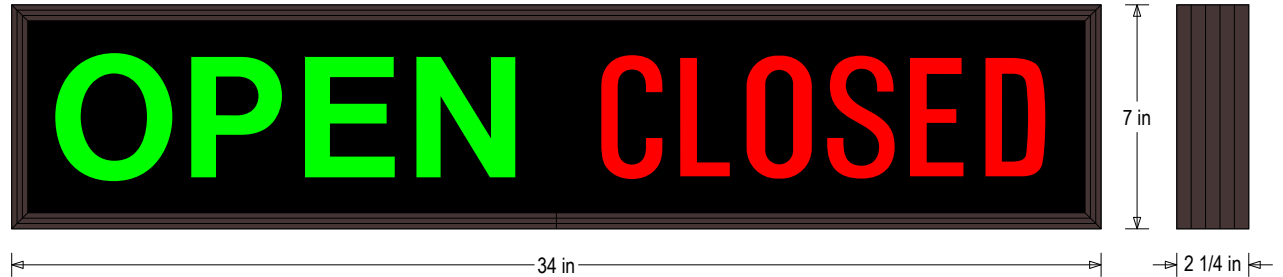

PRODUCT ID: 25883

Outdoor Blank-out LED Backlit Sign

MODEL

PHX734GR-100/120-277VAC

DIMENSIONS

7" H x 34" W x 2.25" D (est. 7.182 lbs)

CLASS

Class: PHX Series

Control Method: Switch (not included) or external relay.

CONSTRUCTION

Cabinet: 1-piece, corrosion resistant, extruded all-weather frame, 2.25" deep.

Face Material: 1/8" thick, dark grey diffused acrylic

Faces: Single Faced Sign

Finish: Duranodic Bronze

Mounting Channel: None

ELECTRICAL

Flashing: Not Included

Input Voltage: 120-277 VAC

UL/cUL Listed: Listed for wet locations

MESSAGE

Color: Black opaque

Font: Swiss 721 Bold BT

Illumination: Backlit with high intensity LEDs. Message blanks out when off

Sign Messages: See message table below

MESSAGE	LED/COLOR	HEIGHT	AMPS
OPEN	Green Wide Angle LED	3.75"	0.173-0.075
CLOSED	Red Wide Angle LED	3.75"	0.116-0.050

NOTE: Above messages are independently controlled.

Directional Systems

2201 W 50th St.

Erie, PA 16506

Phone: (877) 827-8296

Fax: (877) 827-8291

Email: sales@directionalsystems.com

Website: www.directionalsystems.com

Proudly Made in the USA

Product View

NOTE: Sign image may not exactly represent the finished product. For illustration purposes only.