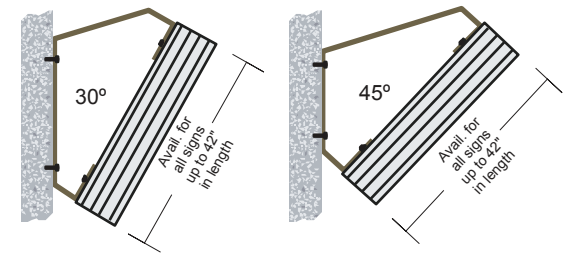

PRODUCT ID: 22756

Angle Mount Bracket

MODEL

DAM1426-30/45

DIMENSIONS

14" H x 26" W x 7.75" D (est. 4.687 lbs)

CONSTRUCTION

Finish: Duranodic Bronze

Material: 1/8" thick aluminum; single bracket has both 30° and 45° angles

INSTALLATION

Note: Sign Mounting Angle: 30°/45° dual angle

Product View

NOTE: Sign image may not exactly represent the finished product. For illustration purposes only.

Directional Systems

2201 W 50th St.

Erie, PA 16509

Phone: (877) 827-8296

Fax: (877) 827-8291

Email: sales@directionalsystems.com

Website: www.directionalsystems.com

Directional
Systems