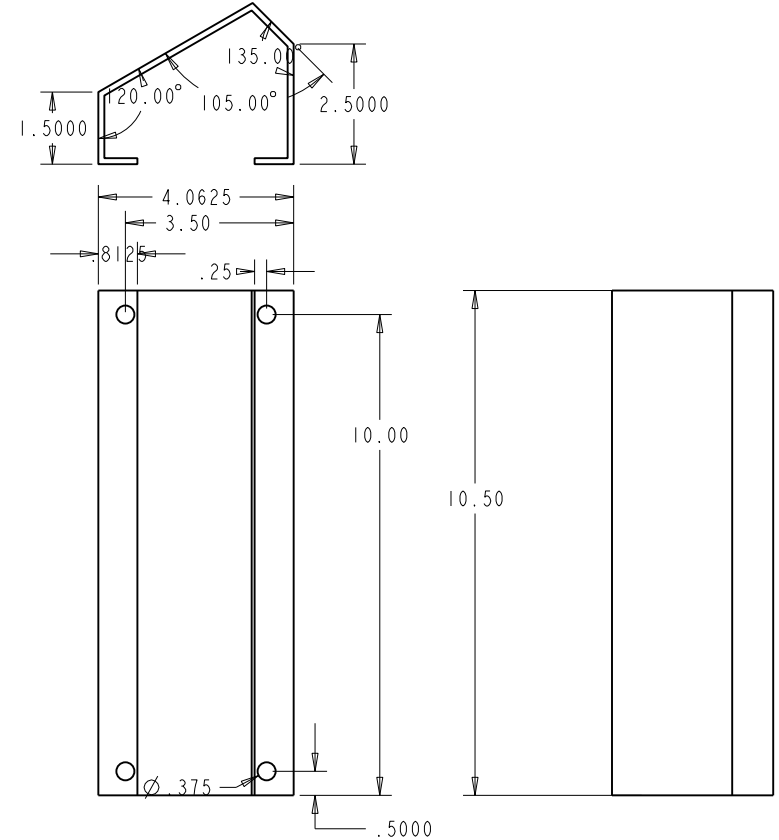

PRODUCT ID: 19491

Angle Mount Bracket

MODEL

DAMIV-30/45

DIMENSIONS

10.5" H x 4.062" W x 3.5" D (est. 0.451 lbs)

CONSTRUCTION

Finish: Duranodic Bronze

Material: 1/8" thick aluminum; single bracket has both 30° and 45° angles

INSTALLATION

Note: Sign Mounting Angle: 30°/45° dual angle

Product View

NOTE: Sign image may not exactly represent the finished product. For illustration purposes only.