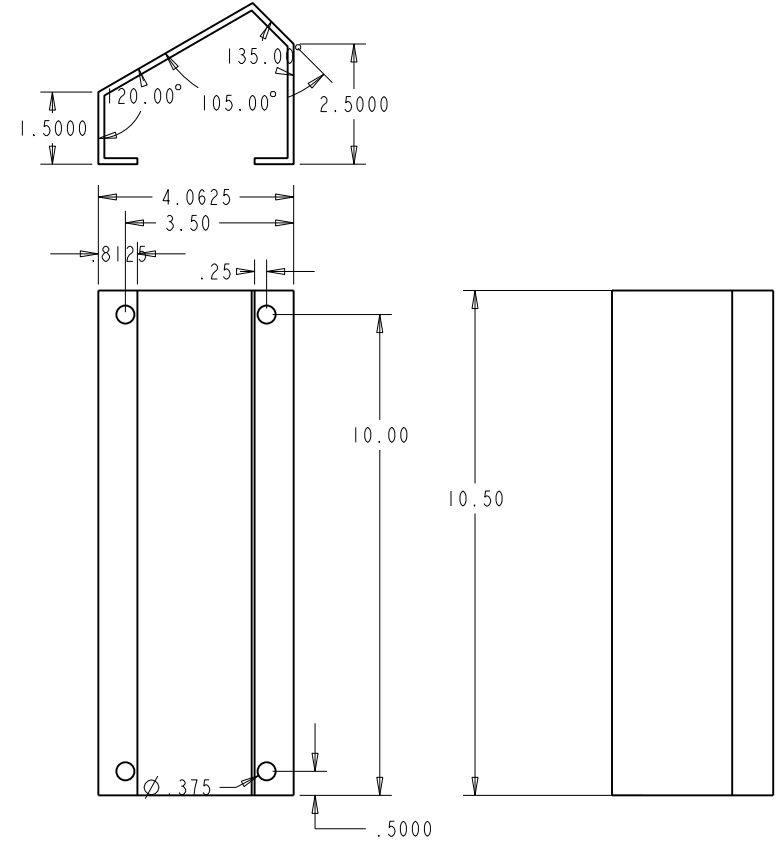

PRODUCT ID: 19491

Angle Mount Bracket

MODEL

DAMIV-30/45

DIMENSIONS

10.5" H x 4.062" W x 3.5" D (est. 0.451 lbs)

CONSTRUCTION

Finish: Duranodic Bronze

Material: 1/8" thick aluminum; single bracket has both 30° and 45° angles

INSTALLATION

Note: Sign Mounting Angle: 30°/45° dual angle

Product View

NOTE: Sign image may not exactly represent the finished product. For illustration purposes only.

Directional Systems

2201 W 50th St.

Erie, PA 16509

Phone: (877) 827-8296

Fax: (877) 827-8291

Email: sales@directionalsystems.com

Website: www.directionalsystems.com

Directional
Systems