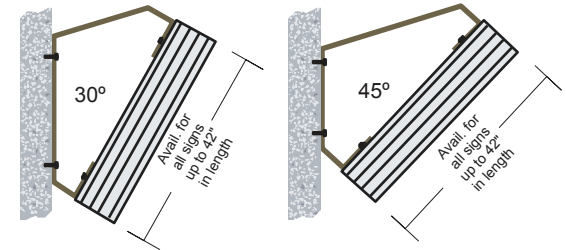

PRODUCT ID: 18555

Angle Mount Bracket

MODEL

DAM77-30/45

DIMENSIONS

7" H x 7" W x 2.5" D (est. 0.476 lbs)

CONSTRUCTION

Finish: Duranodic Bronze

Material: 1/8" thick aluminum; single bracket has both 30° and 45° angles

INSTALLATION

Note: Sign Mounting Angle: 30°/45° dual angle

Product View

NOTE: Sign image may not exactly represent the finished product. For illustration purposes only.

Directional Systems

2201 W 50th St.

Erie, PA 16509

Phone: (877) 827-8296

Fax: (877) 827-8291

Email: sales@directionalsystems.com

Website: www.directionalsystems.com

Directional
Systems