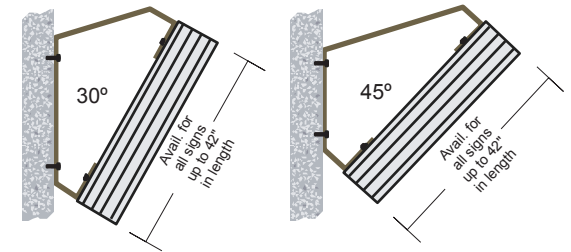

PRODUCT ID: 1794

Angle Mount Bracket

MODEL

DAM1434-30/45

DIMENSIONS

13.75" H x 34" W x 15" D (est. 11.497 lbs)

CONSTRUCTION

Finish: Duranodic Bronze

Material: 1/8" thick aluminum; single bracket has both 30° and 45° angles

INSTALLATION

Note: Sign Mounting Angle: 30°/45° dual angle

Product View

NOTE: Sign image may not exactly represent the finished product. For illustration purposes only.