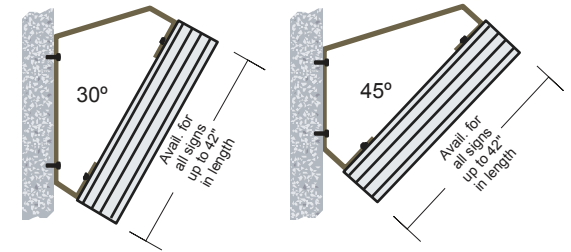

PRODUCT ID: 1791

Angle Mount Bracket

MODEL

DAM1212-30/45

DIMENSIONS

12" H x 12" W x 7" D (est. 1.893 lbs)

CONSTRUCTION

Finish: Duranodic Bronze

Material: 1/8" thick aluminum; single bracket has both 30° and 45° angles

INSTALLATION

Note: Sign Mounting Angle: 30°/45° dual angle

Product View

NOTE: Sign image may not exactly represent the finished product. For illustration purposes only.

Directional Systems

2201 W 50th St.

Erie, PA 16509

Phone: (877) 827-8296

Fax: (877) 827-8291

Email: sales@directionalsystems.com

Website: www.directionalsystems.com

Directional
Systems