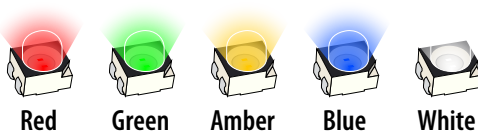

Color Chart

TCL Series • Direct-view LED Blank-out Signs

Available LED Colors:

Direct-view LEDs make up the message.

Sign "blanks-out" when off, preventing message from being viewable.

PHX Series • LED Backlit, Outdoor Blank-out Signs

Available LED Colors:

Backlit LEDs illuminate the message through a black opaque face.

Sign "blanks-out" when off, preventing message from being viewable.

PHXF Series • LED Outdoor, Full Face Illumination Signs

Available Message Colors:

Backlit LEDs illuminate the message face.

Sign message is always viewable, even when off.

• Color matching available upon request.

SBL Series • LED Backlit, Indoor Blank-out Signs

Available LED Colors:

Backlit LEDs illuminate the message through a black opaque face.

Sign "blanks-out" when off, preventing message from being viewable.

SBLF Series • LED Indoor, Full Face Illumination Signs