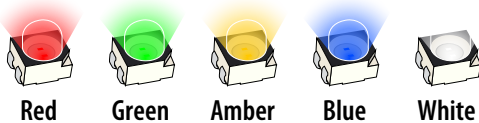

Available LED Colors:

Backlit LEDs illuminate the message through a black opaque face.

Sign "blanks-out" when off, preventing message from being viewable.

PHXF Series • LED Outdoor, Full Face Illumination Signs

Available Message Colors:

Backlit LEDs illuminate the message face.

Sign message is always viewable, even when off.

• Color matching available upon request.

SBL Series • LED Backlit, Indoor Blank-out Signs

Available LED Colors:

Backlit LEDs illuminate the message through a black opaque face.

Sign "blanks-out" when off, preventing message from being viewable.

SBLF Series • LED Indoor, Full Face Illumination Signs

Available Message Colors:

Backlit LEDs illuminate the message face.

Sign message is always viewable, even when off.

• Color matching available upon request.

Sign Frame and Mounting Colors – TCL, PHX, SBL/SBLF Series