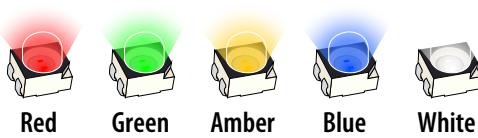

Color Chart

TCL Series • Direct-view LED Blank-out Signs

Available LED Colors:

Direct-view LEDs make up the message.

Sign "blanks-out" when off, preventing message from being viewable.

PHX Series • LED Backlit, Outdoor Blank-out Signs

Available LED Colors:

Backlit LEDs illuminate the message through a black opaque face.

Sign "blanks-out" when off, preventing message from being viewable.

PHXF Series • LED Outdoor, Full Face Illumination Signs

Available Message Colors:

Backlit LEDs illuminate the message face.

Sign message is always viewable, even when off.

• Color matching available upon request.

SBL Series • LED Backlit, Indoor Blank-out Signs

Available LED Colors:

Backlit LEDs illuminate the message through a black opaque face.

Sign "blanks-out" when off, preventing message from being viewable.

SBLF Series • LED Indoor, Full Face Illumination Signs