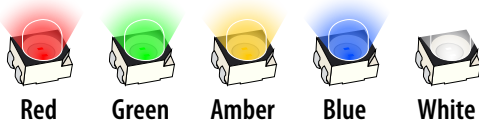

Color Chart

TCL Series • Direct-view LED Blank-out Signs

Available LED Colors:

Direct-view LEDs make up the message.

Sign "blanks-out" when off, preventing message from being viewable.

PHX Series • LED Backlit, Outdoor Blank-out Signs

Available LED Colors:

Backlit LEDs illuminate the message through a black opaque face.

Sign "blanks-out" when off, preventing message from being viewable.

PHXF Series • LED Outdoor, Full Face Illumination Signs

Available Message Colors:

Backlit LEDs illuminate the message face.

Sign message is always viewable, even when off.

• Color matching available upon request.

SBL Series • LED Backlit, Indoor Blank-out Signs

Available LED Colors:

Backlit LEDs illuminate the message through a black opaque face.

Sign "blanks-out" when off, preventing message from being viewable.

SBLF Series • LED Indoor, Full Face Illumination Signs