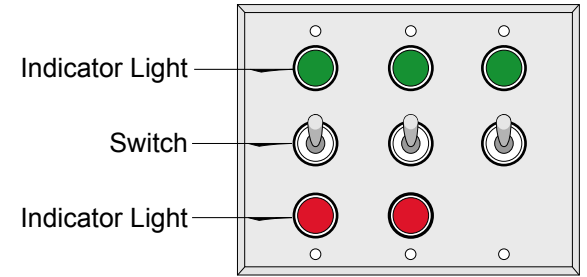

PRODUCT ID: 6649

Switch

MODEL

TG332 SPDT/120VAC

DIMENSIONS

4.5" H x 6.37" W x 1" D (est. 0.581 lbs)

CONSTRUCTION

Finish: Switch plate brushed stainless steel

Switch: Switch with indicator lights

Switch plate: Stamped stainless steel pre-punched for switch(es) and indicator light(s)

ELECTRICAL

Input Voltage: 120VAC

FINISH

Custom Switch Label:

Directional Systems

2201 W 50th St.

Erie, PA 16509

Phone: (877) 827-8296

Fax: (877) 827-8291

Email: sales@directionalsystems.com

Website: www.directionalsystems.com

Product View

NOTE: Sign image may not exactly represent the finished product. For illustration purposes only.

Front View

Three Gang