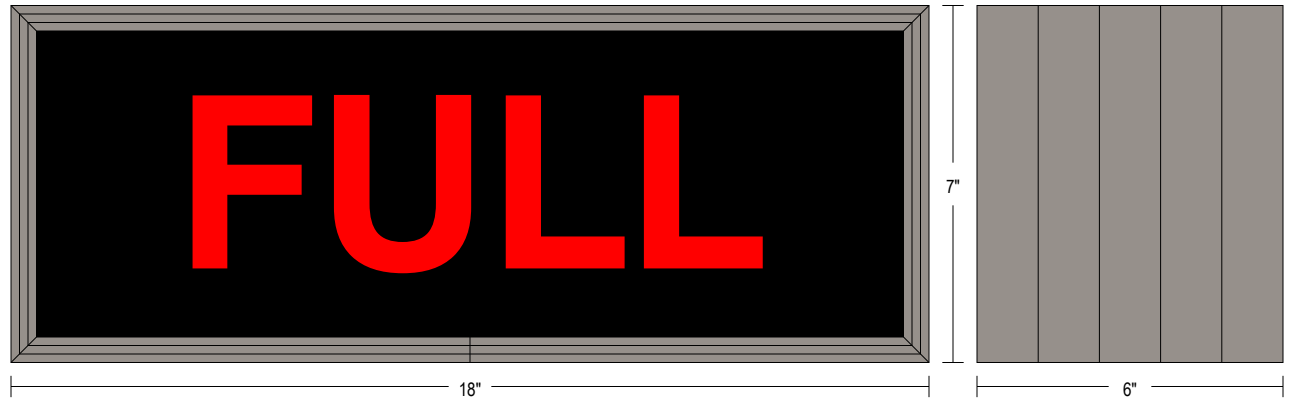

Backlit Incandescent Traffic Controller TCU718R-135

PRODUCT NUMBER

6486

CABINET DIMENSIONS

7" H x 18" W x 6" D

ILLUMINATION SOURCE

Two 69 watt, long-life, traffic-grade incandescent lamps per message
Available in white, green, red, blue and yellow
Messages "blankout" when turned off, eliminating confusion
Long life, up to 10,000+ hours

ELECTRICAL

Standard Voltage: 120 VAC, Optional Voltages: 12 V, 230 V
Maximum amps per lighted message (at 120 V) shown in the table
below UL/CUL approved for wet locations

CONSTRUCTION

Face Material: Louvered sunscreen
Message Panel Material: Milk white acrylic 1/8" thick.
Vinyl Style: Vinyl is applied in a reverse stencil cut style
Vinyl Color: Applied vinyl color is black

FINISH

Standard Cabinet Color: Duranodic Bronze
Custom colors available upon request

Product View

NOTE: Sign image may not exactly represent the finished product. For illustration purposes only.

MESSAGE	COLOR	HEIGHT	AMPS
FULL	Red	3.5"	1.15