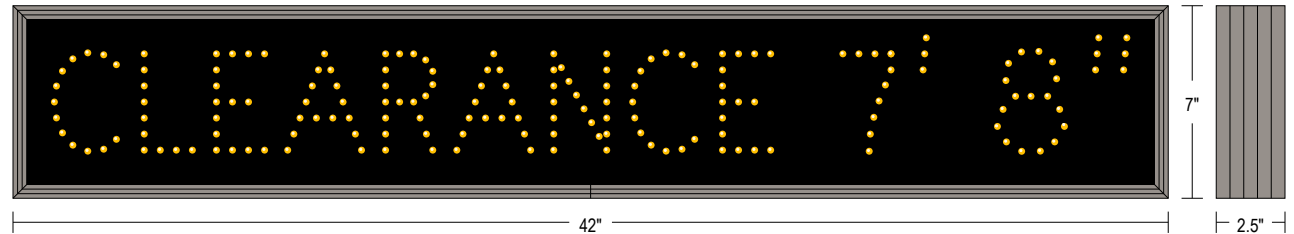

Direct-View LED Traffic Controller TCL742A-604

PRODUCT NUMBER

6143

CABINET DIMENSIONS

7" H x 42" W x 2.5" D

ILLUMINATION SOURCE

Super bright, wide viewing angle LEDs
Available in green, red, blue, amber, and white LEDs
Messages "blankout" when turned off, eliminating confusion
Long life, solid state lighting

CONSTRUCTION

Faces: Single Faced Sign
Extrusion (TCL): Slim line continuous, corrosion resistant, aluminum housing 2.5" deep
Face Material: Impact Resistant, smoked tinted Polycarbonate 1/8" thick.

FINISH

Standard Cabinet Color: Duranodic Bronze
Custom colors available upon request

Product View

NOTE: Sign image may not exactly represent the finished product. For illustration purposes only.

MESSAGE	COLOR	HEIGHT	AMPS
CLEARANCE 7' 8"	Amber Wide Angle Oval	3.5"	0.06