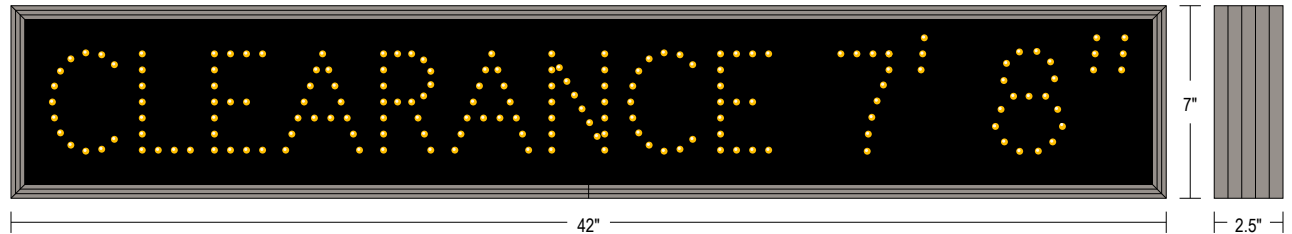

Direct-View LED Traffic Controller TCL742A-604

PRODUCT NUMBER

6143

CABINET DIMENSIONS

7" H x 42" W x 2.5" D

ILLUMINATION SOURCE

Super bright, wide viewing angle LEDs
Available in green, red, blue, amber, and white LEDs
Messages "blankout" when turned off, eliminating confusion
Long life, solid state lighting

CONSTRUCTION

Faces: Single Faced Sign
Extrusion (TCL): Slim line continuous, corrosion resistant, aluminum housing 2.5" deep
Face Material: Impact Resistant, smoked tinted Polycarbonate 1/8" thick.

FINISH

Standard Cabinet Color: Duranodic Bronze
Custom colors available upon request

Product View

NOTE: Sign image may not exactly represent the finished product. For illustration purposes only.

MESSAGE	COLOR	HEIGHT	AMPS
CLEARANCE 7' 8"	Amber Wide Angle Oval	3.5"	0.06