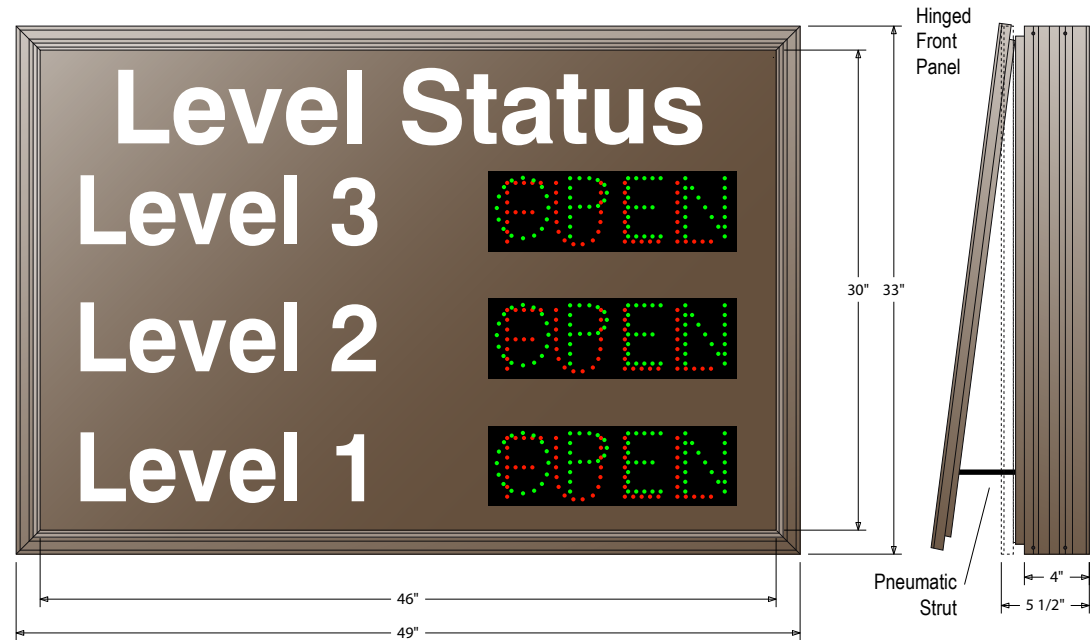

Direct-View LED Traffic Controller LSI3349OF-03

PRODUCT NUMBER

5768

CABINET DIMENSIONS

33" H x 49" W x 5.5" D

ILLUMINATION SOURCE

Super bright, wide viewing angle LEDs
Available in green, red, blue, amber, and white LEDs
Messages "blankout" when turned off, eliminating confusion
Long life, solid state lighting

CONSTRUCTION

Faces: Single Faced Sign
Extrusions (SA/LSI): 5.5" deep mitered corrosion resistant aluminum housing with integrated hinged face.
Face Material (SA/LSI): 1/8" routed aluminum panel backed with Impact Resistant, smoke tinted Polycarbonate 1/8" thick.
Vinyl Style: Vinyl is applied in a standard surface cut style
Vinyl Color: Applied vinyl color is reflective white

FINISH

Standard Cabinet Color: Duranodic Bronze
Custom colors available upon request

Product View

NOTE: Sign image may not exactly represent the finished product. For illustration purposes only.

MESSAGE	COLOR	HEIGHT	AMPS
Level Status	White Reflective Vinyl	5.0"	
Level 1-3	White Reflective Vinyl	4.0"	
OPEN	30° x 70° Green Oval	3.5"	0.04
FULL	30° x 70° Red Oval	3.5"	0.03