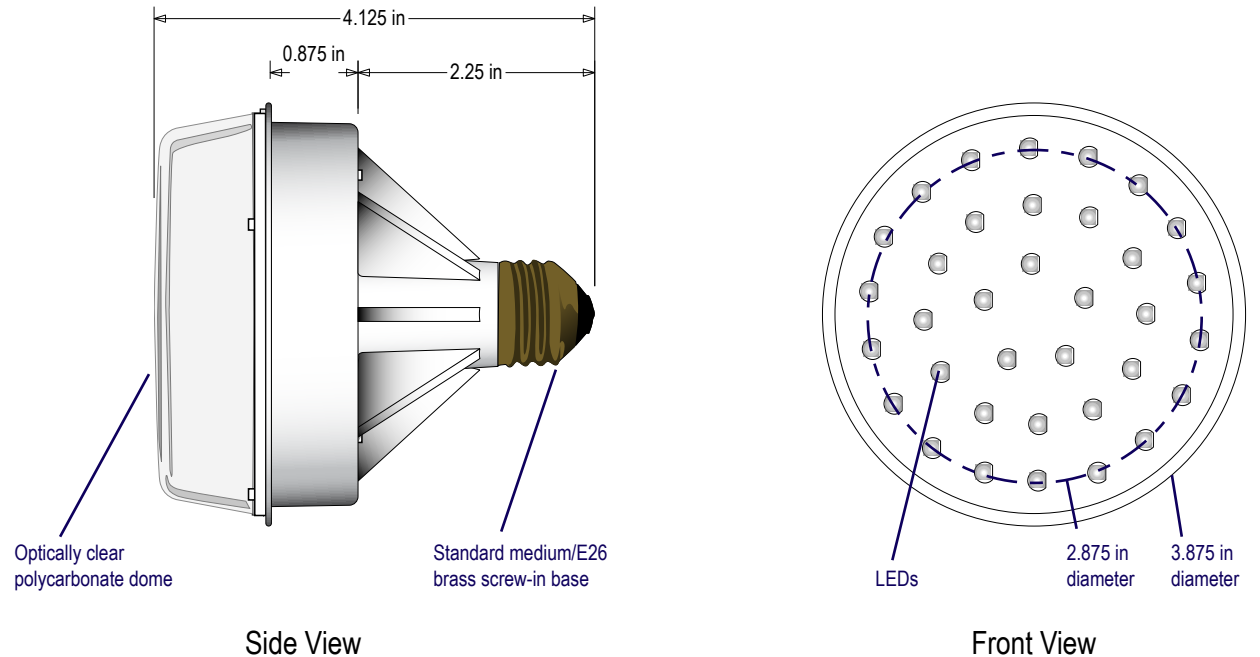

PRODUCT ID: 2809

LED Light Engine

MODEL

LE-W/120-277V

DIMENSIONS

3.875" H x 3.875" W x 4.125" D (est. 0.5 lbs)

CONSTRUCTION

Dome: Impact resistant optically clear polycarbonate

Power: Solid state, Low power requirements (4.4 Watts each)

ILLUMINATION SOURCE

Color: White LEDs

Source: Super bright, wide viewing angle LEDs.

Product View

NOTE: Sign image may not exactly represent the finished product. For illustration purposes only.