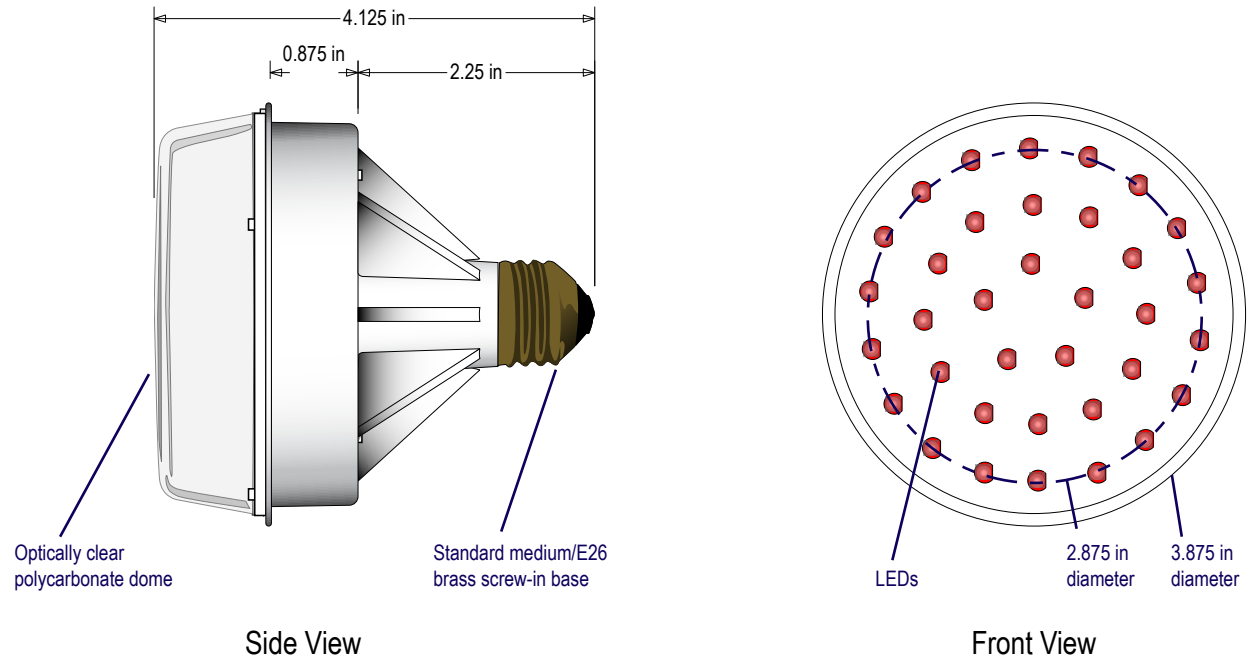

PRODUCT ID: 2802

LED Light Engine

MODEL

LE-R/120-277V

DIMENSIONS

3.875" H x 3.875" W x 4.125" D (est. 1.164 lbs)

CONSTRUCTION

Dome: Impact resistant optically clear polycarbonate

Power: Solid state, Low power requirements (4.4 Watts each)

ILLUMINATION SOURCE

Color: Red LEDs

Source: Super bright, wide viewing angle LEDs.

Product View

NOTE: Sign image may not exactly represent the finished product. For illustration purposes only.