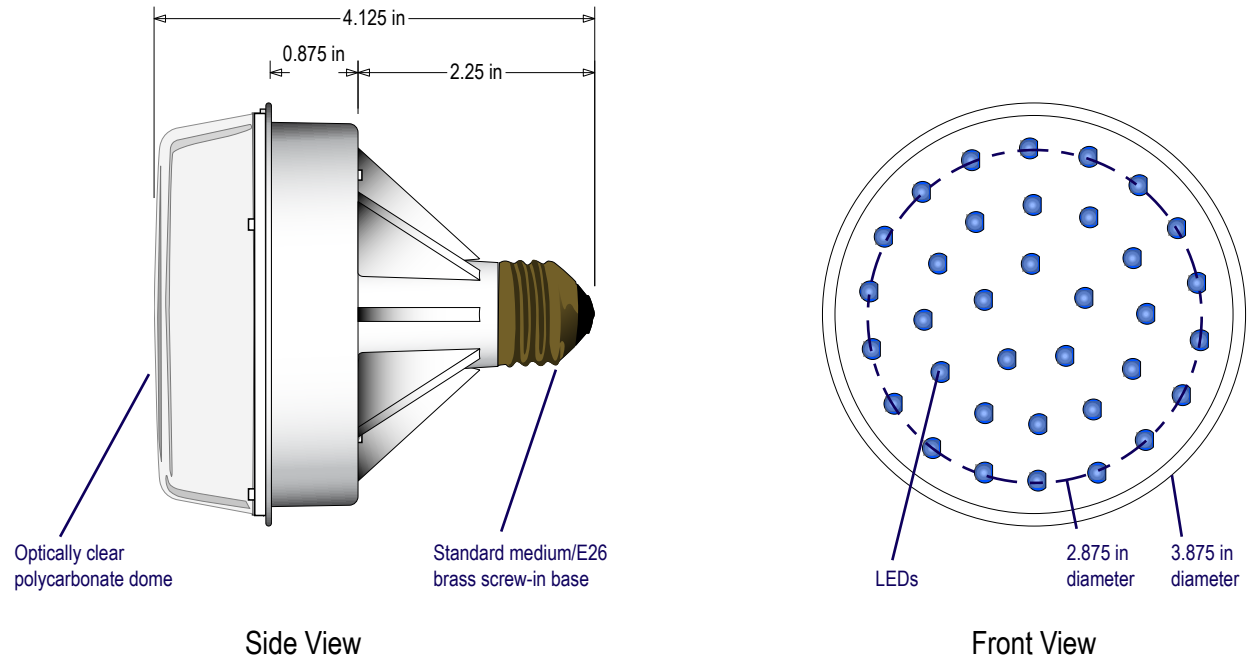

PRODUCT ID: 2797

LED Light Engine

MODEL

LE-B/120-277V

DIMENSIONS

3.875" H x 3.875" W x 4.125" D (est. 1.164 lbs)

CONSTRUCTION

Dome: Impact resistant optically clear polycarbonate

Power: Solid state, Low power requirements (4.4 Watts each)

ILLUMINATION SOURCE

Color: Blue LEDs

Source: Super bright, wide viewing angle LEDs.

Product View

NOTE: Sign image may not exactly represent the finished product. For illustration purposes only.