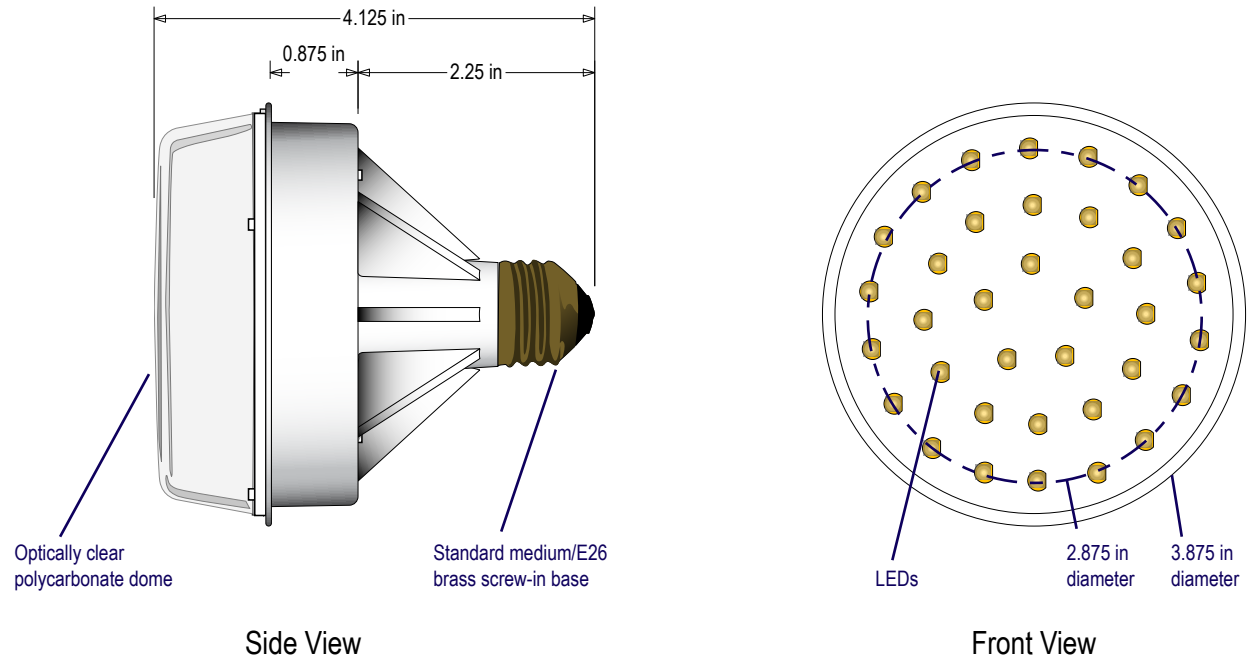

PRODUCT ID: 2795

LED Light Engine

MODEL

LE-A/120-277V

DIMENSIONS

3.875" H x 3.875" W x 4.125" D (est. 1.171 lbs)

CONSTRUCTION

Dome: Impact resistant optically clear polycarbonate

Power: Solid state, Low power requirements (4.4 Watts each)

ILLUMINATION SOURCE

Color: Amber LEDs

Source: Super bright, wide viewing angle LEDs.

Product View

NOTE: Sign image may not exactly represent the finished product. For illustration purposes only.