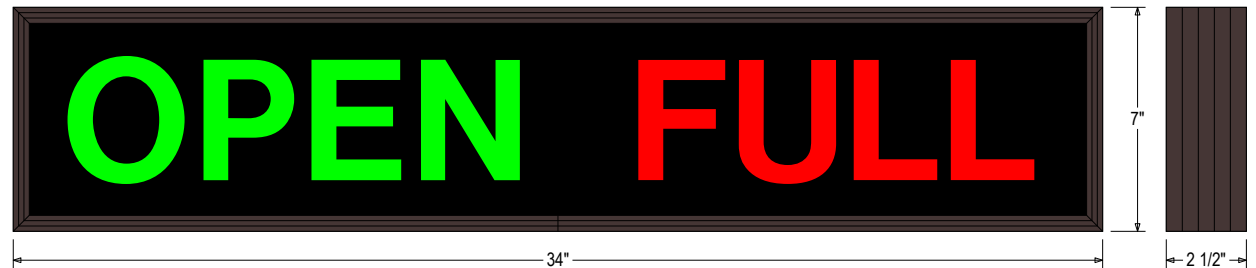

MESSAGE

Color: Black opaque

Font: Swiss 721 Bold BT

Illumination: Backlit with high intensity LEDs. Message blanks out when off

Sign Messages: See message table below

Product View

NOTE: Sign image may not exactly represent the finished product. For illustration purposes only.

MESSAGE

LED/COLOR

HEIGHT

AMPS

OPEN	Green Wide Angle LED	3.75"	0.173-0.075
FULL	Red Wide Angle LED	3.75"	0.116-0.050

NOTE: Above messages are independently controlled.

Sample Display Options

Frame Detail