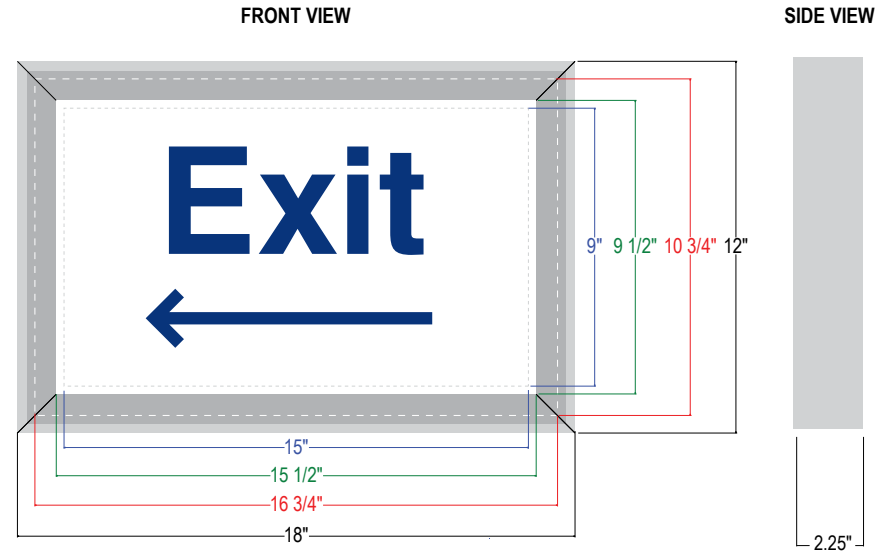

#### DIMENSIONS

12" H x 18" W x 2.25" D (est. 12 lbs)

## Product View

NOTE: Sign image may not exactly represent the finished product. For illustration purposes only.

Panel Size  
Visual Opening  
Maximum Art Area

MESSAGE	LED/COLOR	HEIGHT	AMPS
---------	-----------	--------	------