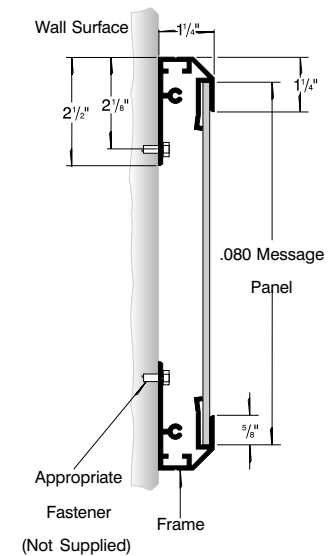

Dura Panel
DURA742-B668

PRODUCT NUMBER

22335

MODEL NUMBER

DP742-B668

CABINET DIMENSIONS

7" H x 42" L x 1.25" D

CHARACTER HEIGHT

3.5"

MESSAGE

Clearance 10' 0"

MESSAGE COLOR

Red

Product View

NOTE: Sign image may not exactly represent the finished product. For illustration purposes only.

Directional Systems