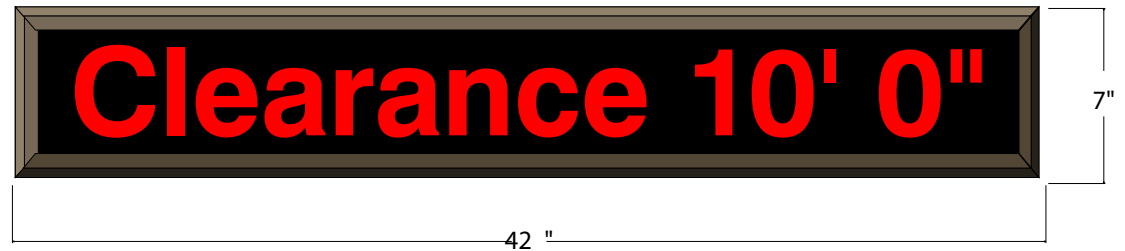

Dura Panel
DURA742-B668

PRODUCT NUMBER

22335

MODEL NUMBER

DP742-B668

CABINET DIMENSIONS

7" H x 42" L x 1.25" D

CHARACTER HEIGHT

3.5"

MESSAGE

Clearance 10' 0"

MESSAGE COLOR

Red

Product View

NOTE: Sign image may not exactly represent the finished product. For illustration purposes only.

Directional Systems