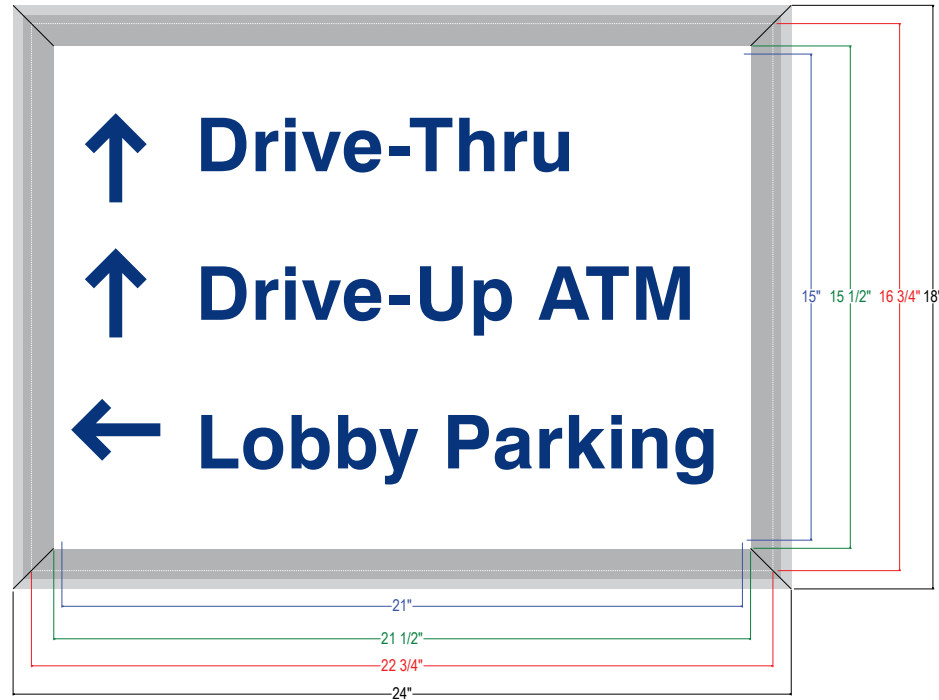

PRODUCT ID: 22330

Non-illuminated Post & Panel Sign

MODEL

HED-100 1824-E747

DIMENSIONS

18" H x 24" W x 2.25" D (est. 12 lbs)

CLASS

Class: HED Series

CONSTRUCTION

Faces: Single Faced Sign

Finish: Duranodic Bronze

Graphic: Vinyl applied graphic

Sign: All aluminum panel system features a single .050" message panel within a 1-1/4" wide picture style frame

MESSAGE

Color: White reflective vinyl (7812)

Font: Other:

Sign Messages: See message table below

NOTE: Above messages are independently controlled.

Directional Systems

2201 W 50th St.

Erie, PA 16509

Phone: (877) 827-8296

Fax: (877) 827-8291

Email: sales@directionalsystems.com

Website: www.directionalsystems.com

Directional
Systems

Product View

NOTE: Sign image may not exactly represent the finished product. For illustration purposes only.

FRONT VIEW