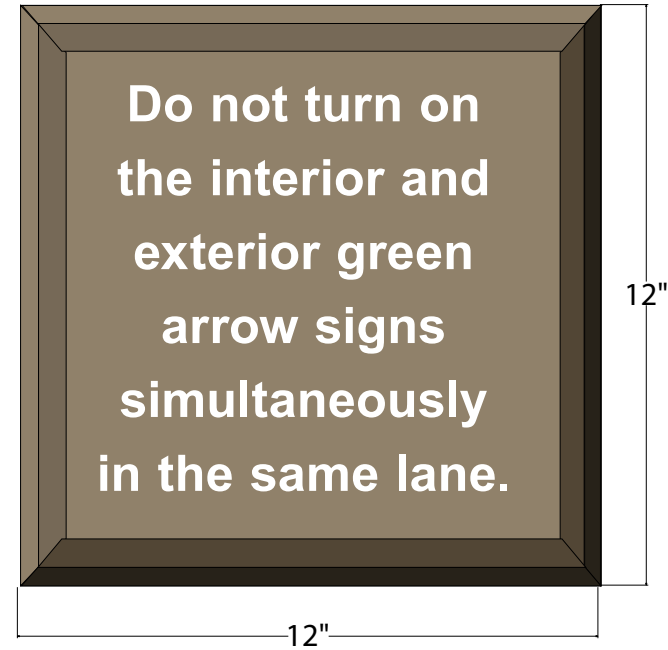

MESSAGE

Color: White opaque

Font: Other:

Sign Messages: See message table below

Product View

NOTE: Sign image may not exactly represent the finished product. For illustration purposes only.

MESSAGE	LED/COLOR	HEIGHT	AMPS
Do not turn on the interior and exterior green arrow signs simultaneously in the same lane	White Vinyl	.75"	