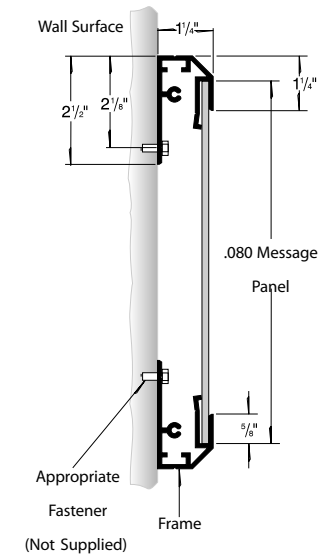

CONSTRUCTION

Faces: Single Faced Sign

Finish: Duranodic Bronze

Graphic: Vinyl applied graphic

Sign: Extruded Aluminum with corner keys. Vandal resistant concealed fasteners. 0.050" aluminum message panel.

MESSAGE

Color: Black opaque

Font: Other:

Sign Messages: See message table below

Product View

NOTE: Sign image may not exactly represent the finished product. For illustration purposes only.

Detail

Directional Systems