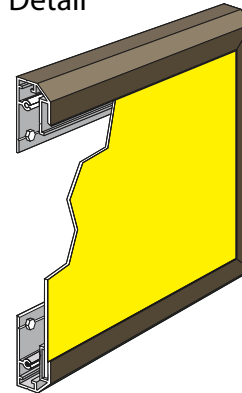

PRODUCT ID: 21934

Non-illuminated Wall Mounted Sign

MODEL

DURA726-B826

DIMENSIONS

7" H x 26" W x 1.25" D (est. 4.55 lbs)

CLASS

Class: DuraPanel Series

CONSTRUCTION

Faces: Single Faced Sign

Finish: Duranodic Bronze

Graphic: Vinyl applied graphic

Sign: Extruded Aluminum with corner keys. Vandal resistant concealed fasteners. 0.050" aluminum message panel.

MESSAGE

Color: Black opaque

Font: Other:

Sign Messages: See message table below

Product View

NOTE: Sign image may not exactly represent the finished product. For illustration purposes only.

Detail

Directional Systems