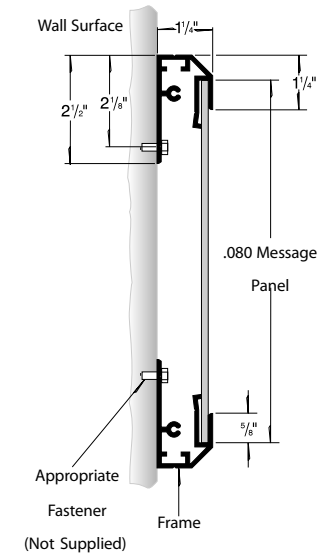

CONSTRUCTION

Faces: Single Faced Sign

Finish: Duranodic Bronze

Graphic: Vinyl applied graphic

Sign: Extruded Aluminum with corner keys. Vandal resistant concealed fasteners. 0.050" aluminum message panel.

Detail

MESSAGE	LED/COLOR	HEIGHT	AMPS
---------	-----------	--------	------

CARS ONLY	Yellow Opaque Vinyl	2.75"	
-----------	---------------------	-------	--

NOTE: Above messages are independently controlled.