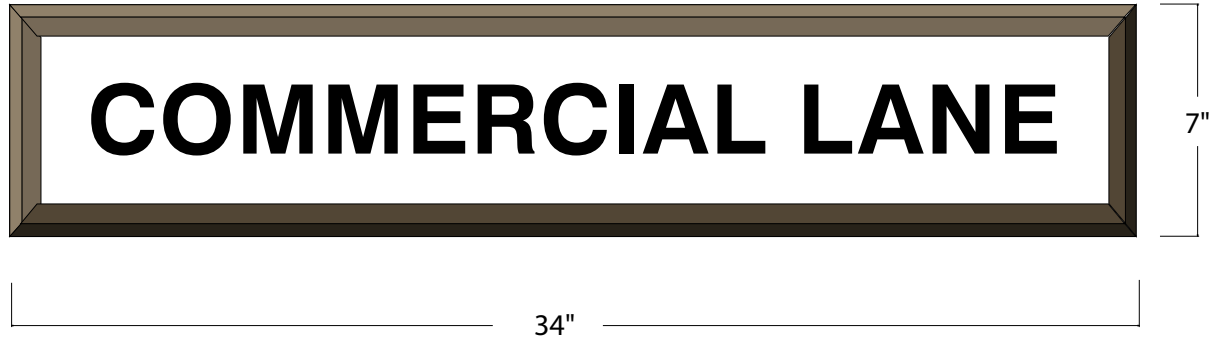

PRODUCT ID: 20277

Non-illuminated Wall Mounted Sign

MODEL

DURA734-500

DIMENSIONS

7" H x 34" W x 1.25" D (est. 5.95 lbs)

CLASS

Class: DuraPanel Series

CONSTRUCTION

Faces: Single Faced Sign

Finish: Duranodic Bronze

Graphic: Vinyl applied graphic

Sign: Extruded Aluminum with corner keys. Vandal resistant concealed fasteners. 0.050" aluminum message panel.

MESSAGE

Color: Black opaque

Font: Other:

Sign Messages: See message table below

NOTE: Above messages are independently controlled.

Directional Systems

2201 W 50th St.

Erie, PA 16509

Phone: (877) 827-8296

Fax: (877) 827-8291

Email: sales@directionalsystems.com

Website: www.directionalsystems.com

Directional
Systems

Product View

NOTE: Sign image may not exactly represent the finished product. For illustration purposes only.