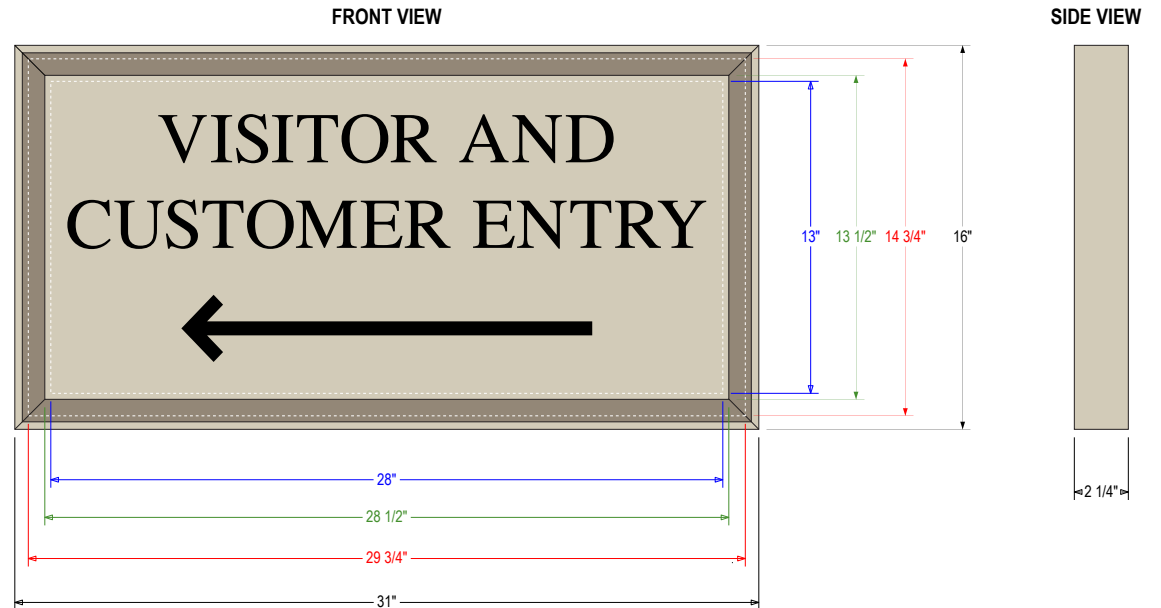

MESSAGE

Color: White reflective vinyl (7812)

Font: Other:

Sign Messages: See message table below

Product View

NOTE: Sign image may not exactly represent the finished product. For illustration purposes only.

Overall Sign Size
Panel Size
Visual Opening
Maximum Art Area

MESSAGE

VISITOR AND CUSTOMER ENTRY w/ Left Arrow

LED/COLOR

Black Vinyl

HEIGHT

2.0", 2.8"

AMPS