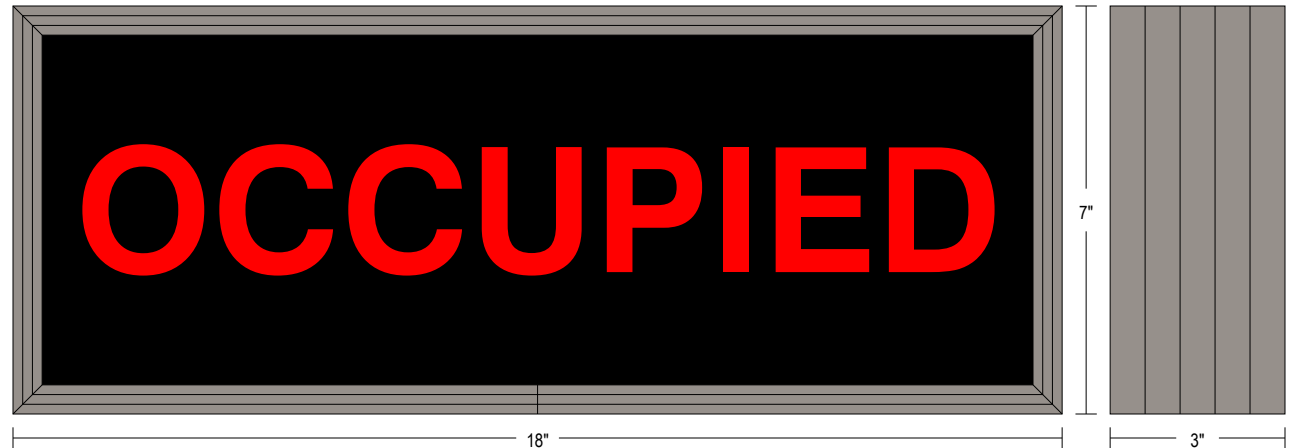

Backlit LED Traffic Controller BLB718R-A289

PRODUCT NUMBER

19672

CABINET DIMENSIONS

7" H x 18" W x 3" D

ILLUMINATION SOURCE

Backlit with super-bright LEDs

Available in green, red, blue, amber, and white LEDs

Messages "blankout" when turned off, eliminating confusion

Long life, solid state lighting

ELECTRICAL

Standard Voltage: 120 VAC, Optional Voltages: 12 V, 24 V, 240 V, 277 VAC

Maximum amps per lighted message (at 120 V) shown in the table below

CONSTRUCTION

Faces: Single Faced Sign

Extrusion (BLB): 3" deep mitered corrosion resistant aluminum housing

Face Material (BLB): Dark tinted acrylic 1/8" thick.

Message Panel Material: Milk white acrylic 1/8" thick.

Vinyl Style: Vinyl is applied in a reverse stencil cut style

Vinyl Color: Applied vinyl color is black

FINISH

Standard Cabinet Color: Duranodic Bronze

Custom colors available upon request

MESSAGE	COLOR	HEIGHT	AMPS
OCCUPIED	50° Red Diffused	2.25"	0.19

Directional Systems

1419 West 26th St.

Erie, PA 16508

Phone: (877) 827-8296

Fax: (877) 827-8291

Email: sales@directionalsystems.com

Website: www.directionalsystems.com

Directional Systems

Proudly Made in the USA

Copyright (C) 2012 Directional Systems

Product View

NOTE: Sign image may not exactly represent the finished product. For illustration purposes only.

REV 0 | 01232009 | LMY