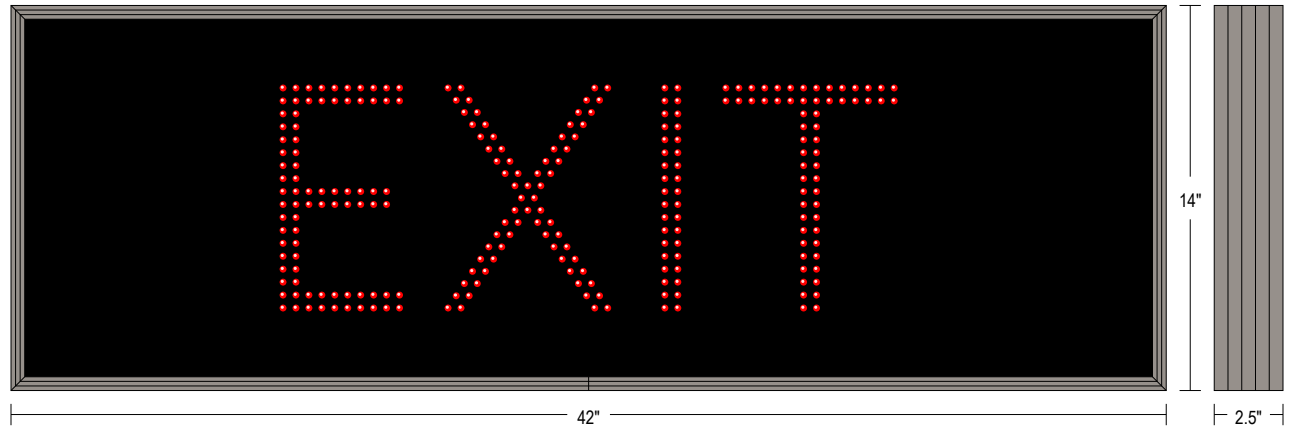

Direct-View LED Traffic Controller TCL1442R-190DS

PRODUCT NUMBER

19213

CABINET DIMENSIONS

14" H x 42" W x 2.5" D

ILLUMINATION SOURCE

Super bright, wide viewing angle LEDs
Available in green, red, blue, amber, and white LEDs
Messages "blankout" when turned off, eliminating confusion
Long life, solid state lighting

ELECTRICAL

Integrated solid state power supply
Standard Voltage: 120 VAC, Optional Voltages: 9-36 V, 240 VAC, 277 VAC
Maximum amps per lighted message (at 120 V) shown in the table below
UL/CUL approved for wet locations

CONSTRUCTION

Faces: Single Faced Sign
Extrusion (TCL): Slim line continuous, corrosion resistant, aluminum housing 2.5" deep
Face Material: Impact Resistant, smoked tinted Polycarbonate 1/8" thick.

FINISH

Standard Cabinet Color: Duranodic Bronze
Custom colors available upon request

Product View

NOTE: Sign image may not exactly represent the finished product. For illustration purposes only.

MESSAGE	COLOR	HEIGHT	AMPS
EXIT	Red Wide Angle Oval	8.0"	0.08

Directional Systems

1419 West 26th St.

Erie, PA 16508

Phone: (877) 827-8296

Fax: (877) 827-8291

Email: sales@directionalsystems.com

Website: www.directionalsystems.com

Directional Systems

Proudly Made in the USA