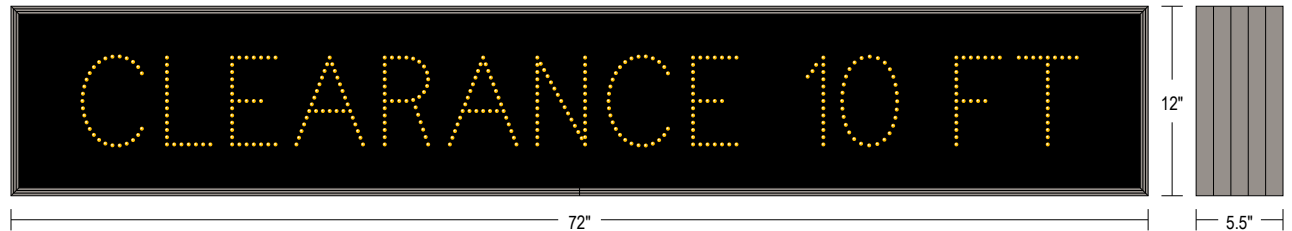

Direct-View LED Traffic Controller TCL1272A-D841

PRODUCT NUMBER

18596

CABINET DIMENSIONS

12" H x 72" W x 5.5" D

ILLUMINATION SOURCE

Super bright, wide viewing angle LEDs
Available in green, red, blue, amber, and white LEDs
Messages "blankout" when turned off, eliminating confusion
Long life, solid state lighting

CONSTRUCTION

Faces: Single Faced Sign
Extrusion (TCL): Mitered 5.5" deep corrosion resistant housing.
Face Material: Impact Resistant, smoked tinted Polycarbonate 1/8" thick.

FINISH

Standard Cabinet Color: Duranodic Bronze
Custom colors available upon request

Product View

NOTE: Sign image may not exactly represent the finished product. For illustration purposes only.

MESSAGE	COLOR	HEIGHT	AMPS
CLEARANCE 10 FT	Amber Wide Angle Oval	5.5"	0.09

Directional Systems