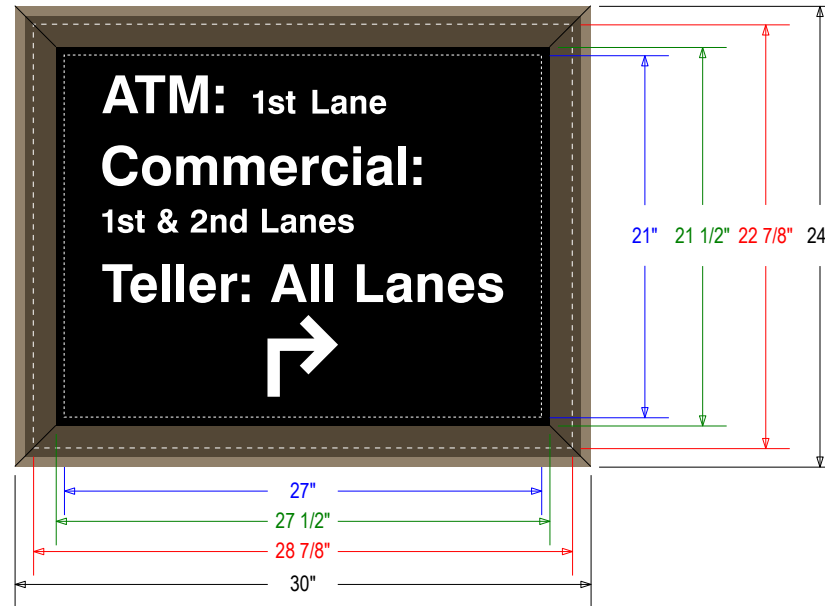

PRODUCT ID: 18232

Non-illuminated Post & Panel Sign

MODEL

HED-100 2430D-D728

DIMENSIONS

24" H x 30" W x 2.25" D (est. 8.2 lbs)

CLASS

Class: HED Series

CONSTRUCTION

Faces: Single Faced Sign

Finish: Duranodic Bronze

Graphic: Vinyl applied graphic

Sign: All aluminum panel system features a single .050" message panel within a 1-1/4" wide picture style frame

MESSAGE

Color: White reflective vinyl (7812)

Font: Other:

Sign Messages: See message table below

MESSAGE

LED/COLOR

White Vinyl

White Vinyl

HEIGHT

2.5", 1.5", 5.5"

2.5", 1.5", 5.5"

AMPS

NOTE: Above messages are independently controlled.

Directional Systems

2201 W 50th St.

Erie, PA 16509

Phone: (877) 827-8296

Fax: (877) 827-8291

Email: sales@directionalsystems.com

Website: www.directionalsystems.com

Directional
Systems

Product View

NOTE: Sign image may not exactly represent the finished product. For illustration purposes only.

SIDE A VIEW