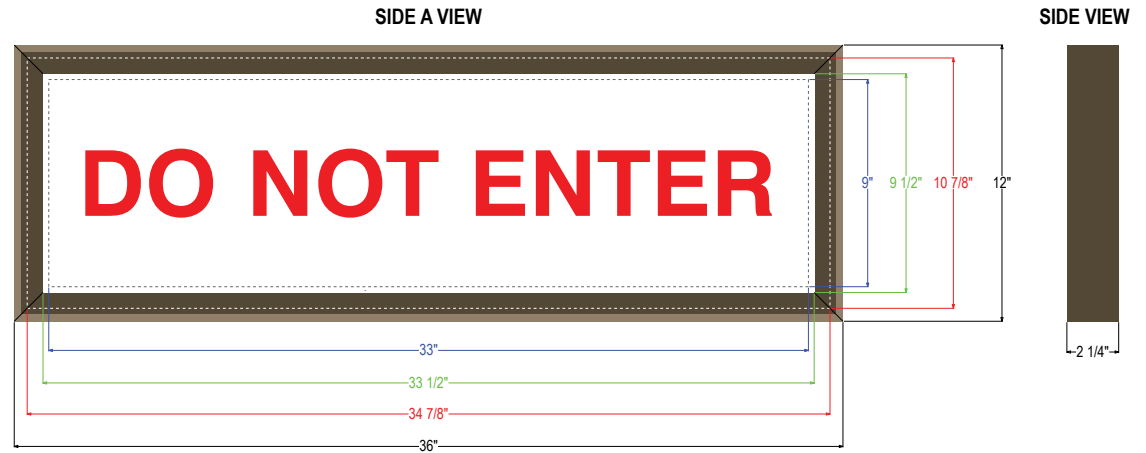

#### DIMENSIONS

12" H x 36" W x 2.25" D (est. 5.32 lbs)

#### MESSAGE

Color: White reflective vinyl (7812)

Font: Other:

Sign Messages: See message table below

| MESSAGE            | LED/COLOR              | HEIGHT | AMPS |
|--------------------|------------------------|--------|------|
| DO NOT ENTER       | Red Vinyl              | 3.0"   |      |
| EXIT w/ Left Arrow | Black Vinyl, Red Vinyl | 6.0"   |      |

## Product View

NOTE: Sign image may not exactly represent the finished product. For illustration purposes only.

Overall Sign Size  
Panel Size  
Visual Opening  
Maximum Art Area