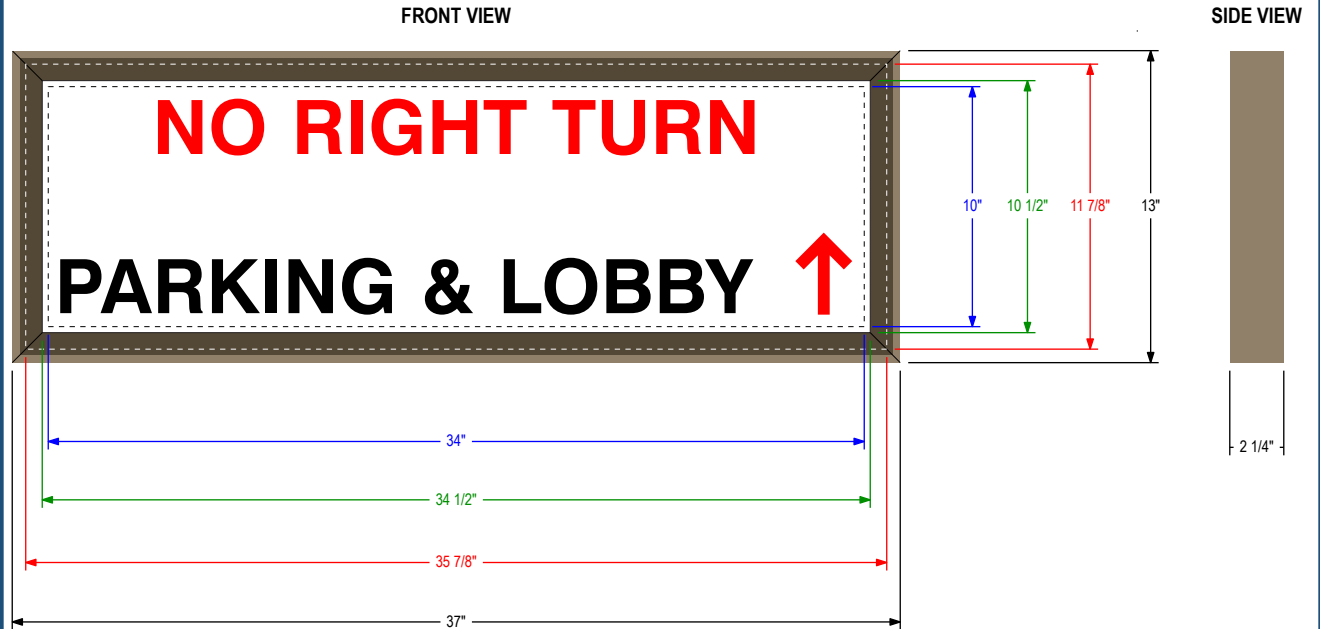

#### DIMENSIONS

13" H x 37" W x 2.25" D (est. 5.81 lbs)

## Product View

NOTE: Sign image may not exactly represent the finished product. For illustration purposes only.