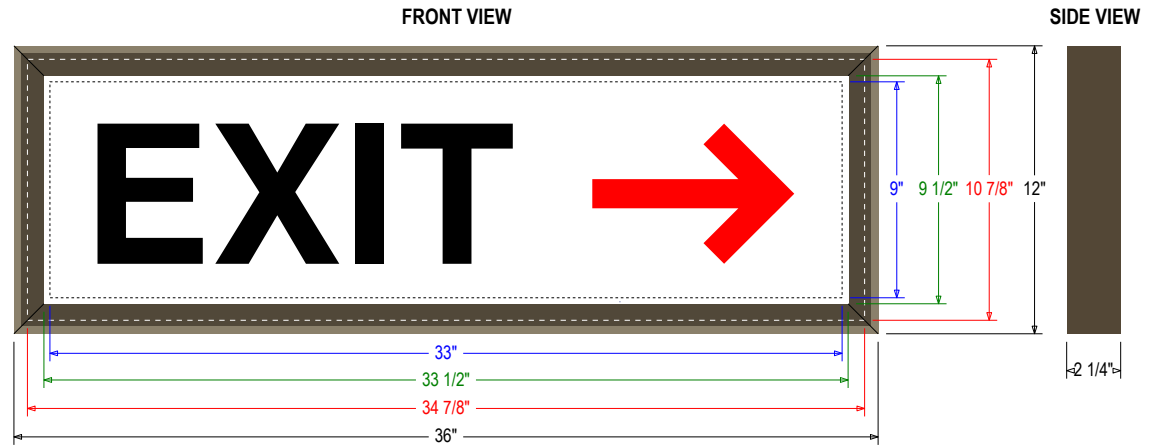

PRODUCT ID: 18089

Non-illuminated Post & Panel Sign

MODEL

HED-100 1236-D117

DIMENSIONS

12" H x 36" W x 2.25" D (est. 5.32 lbs)

CLASS

Class: HED Series

MESSAGE

Color: White reflective vinyl (7812)
Font: Other
Sign Messages: See message table below

MESSAGE	LED/COLOR	HEIGHT	AMPS
---------	-----------	--------	------

EXIT w/ Right Arrow	Black Vinyl, Red Vinyl	6.0"	
---------------------	------------------------	------	--

Directional
Systems

Product View

NOTE: Sign image may not exactly represent the finished product. For illustration purposes only.

Overall Sign Size
Panel Size
Visual Opening
Maximum Art Area