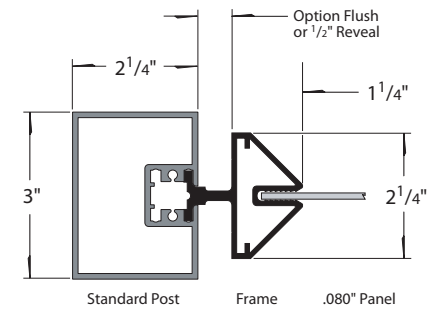

SIDE A VIEW

SIDE B VIEW

Overall Sign Size
 Panel Size
 Visual Opening
 Maximum Art Area

MESSAGE

LED/COLOR

HEIGHT

AMPS

DRIVE UP & ATM w/ Right Arrow	Black Vinyl, Red Vinyl	2.25", 2.5"	
PARKING w/ Up Right Arrow	Black Vinyl, Red Vinyl	2.25", 2.5"	
LOBBY	Black Vinyl, Red Vinyl	2.25", 2.5"	
DRIVE UP & ATM w/ Up Arrow	Black Vinyl, Red Vinyl	2.25", 2.5"	
PARKING w/ Up Left Arrow	Black Vinyl, Red Vinyl	2.25", 2.5"	
LOBBY w/ Up Left Arrow	Black Vinyl, Red Vinyl	2.25", 2.5"	