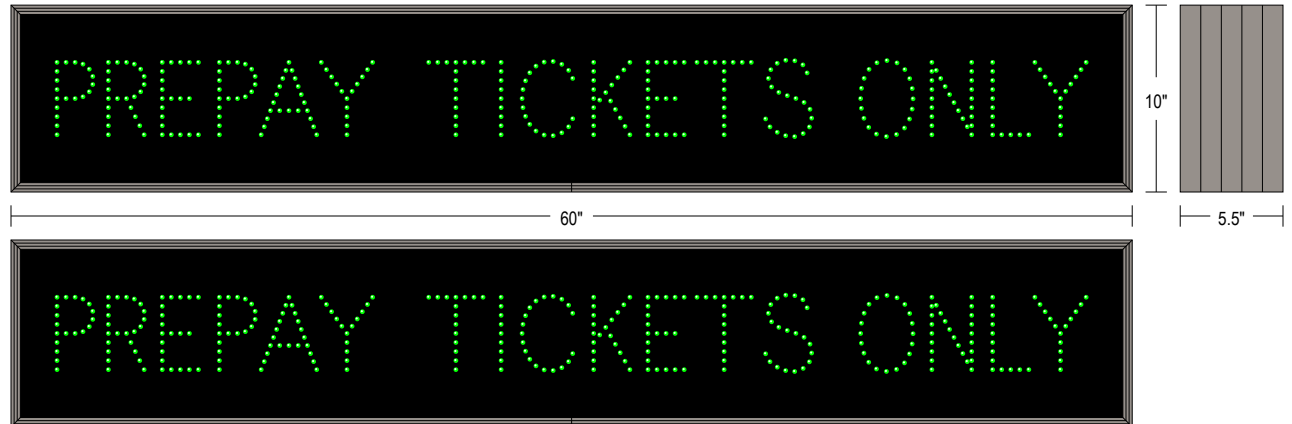

Direct-View LED Traffic Controller TCL1060DGG-D033

PRODUCT NUMBER

13423

CABINET DIMENSIONS

10" H x 60" W x 5.5" D

ILLUMINATION SOURCE

Super bright, wide viewing angle LEDs
Available in green, red, blue, amber, and white LEDs
Messages "blankout" when turned off, eliminating confusion
Long life, solid state lighting

CONSTRUCTION

Faces: Double Faced Sign
Extrusion (TCL): Mitered 5.5" deep corrosion resistant housing.
Face Material: Impact Resistant, smoked tinted Polycarbonate 1/8" thick.

FINISH

Standard Cabinet Color: Duranodic Bronze
Custom colors available upon request

Product View

NOTE: Sign image may not exactly represent the finished product. For illustration purposes only.

MESSAGE	COLOR	HEIGHT	AMPS
PREPAY TICKETS ONLY	Green Wide Angle Oval	3.875"	0.14
PREPAY TICKETS ONLY	Green Wide Angle Oval	3.875"	0.14