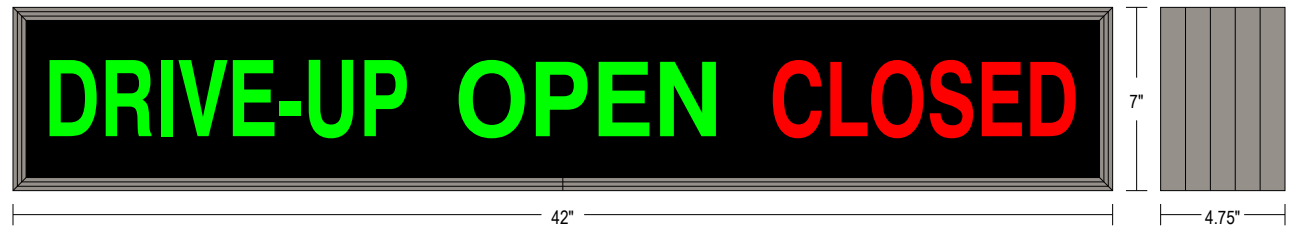

Backlit Neon Traffic Controller TC742GGR-503

PRODUCT NUMBER

7522

CABINET DIMENSIONS

7" H x 42" W x 4.75" D

ILLUMINATION SOURCE

Backlit neon grid
Available in white, green, red, blue and yellow
Messages "blankout" when turned off, eliminating confusion
Long life, up to 50,000+ hours

ELECTRICAL

Integrated core and coil transformer(s)
Standard Voltage: 120 VAC, Optional Voltage: 277 VAC
Maximum amps per lighted message (at 120 V) shown in the table below

CONSTRUCTION

Faces: Single Faced Sign
Face Material: Patented louvered Zeron acrylic panel
Message Panel Material: Milk white acrylic 1/8" thick.
Vinyl Style: Vinyl is applied in a reverse stencil cut style
Vinyl Color: Applied vinyl color is black
Extrusion (TC): Continuous, corrosion resistant, aluminum housing 4.75" deep

FINISH

Standard Cabinet Color: Duranodic Bronze
Custom colors available upon request

Product View

NOTE: Sign image may not exactly represent the finished product. For illustration purposes only.

MESSAGE	COLOR	HEIGHT	AMPS
DRIVE-UP	Green	3.0"	1.00
OPEN	Green	3.0"	1.00
CLOSED	Red	3.0"	1.00