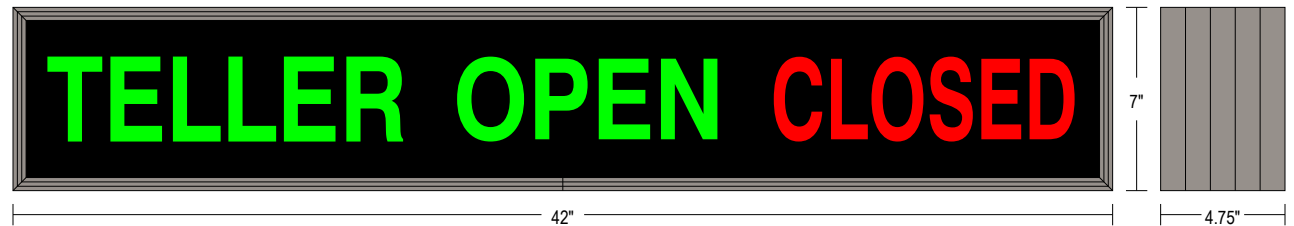

Backlit Neon Traffic Controller TC742GGR-248

PRODUCT NUMBER

4398

CABINET DIMENSIONS

7" H x 42" W x 4.75" D

ILLUMINATION SOURCE

Backlit neon grid
Available in white, green, red, blue and yellow
Messages "blankout" when turned off, eliminating confusion
Long life, up to 50,000+ hours

ELECTRICAL

Integrated core and coil transformer(s)
Standard Voltage: 120 VAC, Optional Voltage: 277 VAC
Maximum amps per lighted message (at 120 V) shown in the table below

CONSTRUCTION

Faces: Single Faced Sign
Face Material: Patented louvered Zeron acrylic panel
Message Panel Material: Milk white acrylic 1/8" thick.
Vinyl Style: Vinyl is applied in a reverse stencil cut style
Vinyl Color: Applied vinyl color is black
Extrusions (TC): Continuous, corrosion resistant, aluminum housing 4.75" deep

FINISH

Standard Cabinet Color: Duranodic Bronze
Custom colors available upon request

Product View

NOTE: Sign image may not exactly represent the finished product. For illustration purposes only.