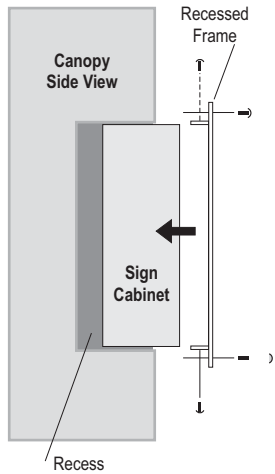

Ceiling Mount

- Remove the back panel.
- Mount the ceiling bracket to the desired surface (*Fasteners Not Supplied*).
- Mount the back panel to the ceiling bracket (*Fasteners Not Supplied*).

Note: Make appropriate wiring connections per local codes.

Note: Do not over tighten or distort back panel. Hang the cabinet on the top edge of the back panel

- Hinge cabinet back and replace the screws that were removed in step one on the reverse side.

Recessed Frame Mount

- Fasten the recessed mounting bracket flush with the front of the Neon traffic controller cabinet.
- Slide assembled unit into the recess opening.
- Fasten the mounting bracket to the face of the opening with four fasteners (*Not Supplied*).

Note: Make appropriate wiring connections per local codes.

| Model | Wall Opening | Outer Dimension |
|-------------|---|---|
| TCI/L V/H | 7 ¹ / ₂ " x 14 ¹ / ₂ " | 10 ³ / ₄ " x 17 ³ / ₄ " |
| TC/L/U 718 | 7 ¹ / ₂ " x 18 ¹ / ₂ " | 10" x 21" |
| TC/L 726 | 7 ¹ / ₂ " x 26 ¹ / ₂ " | 10" x 29" |
| TC/L/U 734 | 7 ¹ / ₂ " x 34 ¹ / ₂ " | 10" x 37" |
| TC/L 742 | 7 ¹ / ₂ " x 42 ¹ / ₂ " | 10" x 45" |
| TC/L/U 1418 | 14 ¹ / ₂ " x 18 ¹ / ₂ " | 17" x 21" |
| TC/L 1426 | 14 ¹ / ₂ " x 26 ¹ / ₂ " | 17" x 29" |
| TC/L 1434 | 14 ¹ / ₂ " x 34 ¹ / ₂ " | 17" x 37" |
| TC/L 1442 | 14 ¹ / ₂ " x 42 ¹ / ₂ " | 17" x 45" |
| TC/L 2118 | 21 ¹ / ₂ " x 18 ¹ / ₂ " | 24" x 21" |
| TC/L 2126 | 21 ¹ / ₂ " x 26 ¹ / ₂ " | 24" x 29" |
| TC/L 2134 | 21 ¹ / ₂ " x 34 ¹ / ₂ " | 24" x 37" |
| TC/L 2818 | 28 ¹ / ₂ " x 18 ¹ / ₂ " | 31" x 21" |
| TCL 77 | 7 ¹ / ₂ " x 7 ¹ / ₂ " | 10" x 10" |
| TCL 1026 | 10 ¹ / ₂ " x 26 ¹ / ₂ " | 13" x 29" |
| TCL 1212 | 12 ¹ / ₂ " x 12 ¹ / ₂ " | 15" x 15" |
| TCL 1818 | 18 ¹ / ₂ " x 18 ¹ / ₂ " | 21" x 21" |