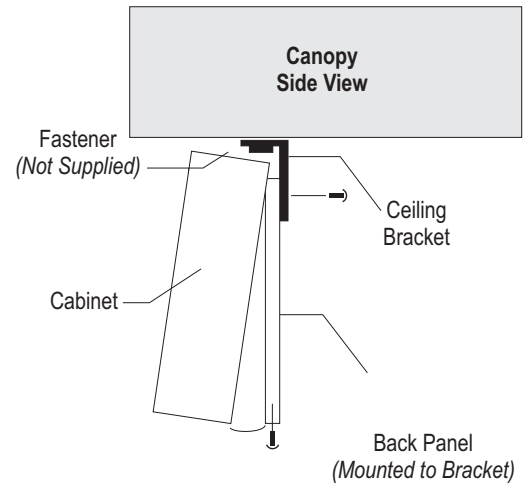

Ceiling Mount

- Remove the back panel.
- Mount the ceiling bracket to the desired surface (*Fasteners Not Supplied*).
- Mount the back panel to the ceiling bracket (*Fasteners Not Supplied*).

Note: Make appropriate wiring connections per local codes.

Note: Do not over tighten or distort back panel. Hang the cabinet on the top edge of the back panel

- Hinge cabinet back and replace the screws that were removed in step one on the reverse side.

Recessed Frame Mount

- Fasten the recessed mounting bracket flush with the front of the Neon traffic controller cabinet.
- Slide assembled unit into the recess opening.
- Fasten the mounting bracket to the face of the opening with four fasteners (*Not Supplied*).