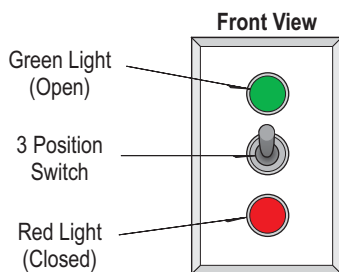

For Supply Connections Use Wire Rated
For At Least 110° C
120 Volts 0.6 Amps