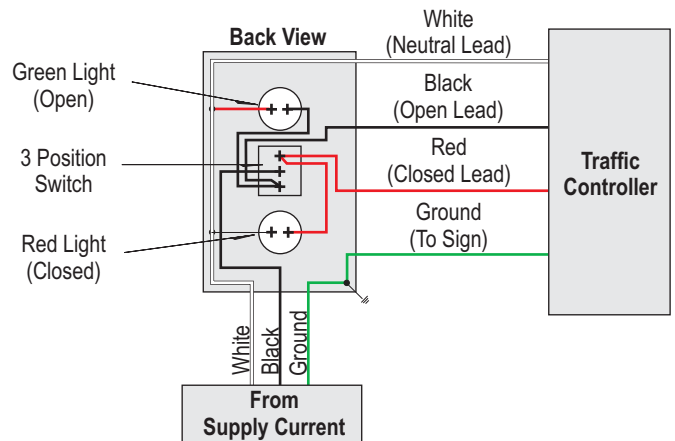

For Supply Connections Use Wire Rated
For At Least 110° C
120 Volts 0.6 Amps