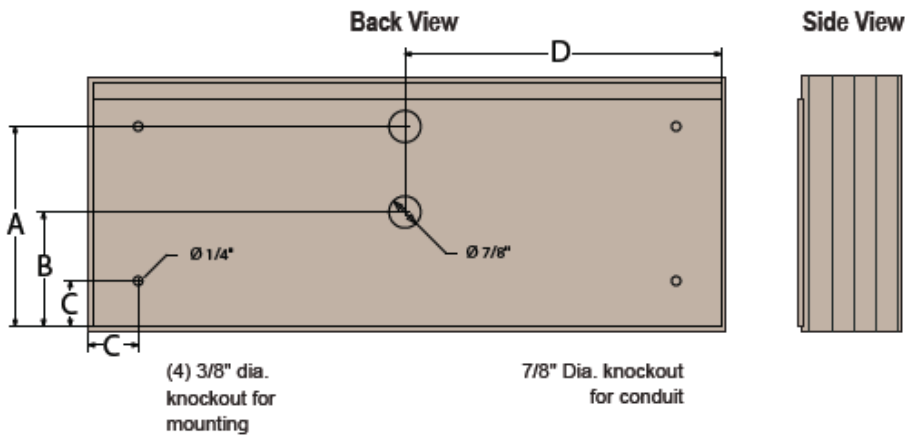

Standard Wall Mount

Cabinet High x Wide (Inches)	Dimension A Mounting Hole Vertical	Dimension B Center Knock-out Vertical	Dimension C Mounting Hole Horizontal	Dimension D Center Knock-out Horizontal
7 x 7	5½"	3⅛"	1¼"	3⅞"
7 x 18	5½"	3⅛"	1¼"	8⅞"
7 x 26	5½"	3⅛"	1¼"	12⅞"
7 x 34	5½"	3⅛"	1¼"	16⅞"
7 x 42	5½"	3⅛"	1¼"	20⅞"
10 x 26	10½"	4⅛"	1¼"	12⅞"
12 x 12	12½"	5⅛"	1¼"	5⅞"
14 x 18	14½"	6⅛"	1¼"	8⅞"
14 x 26	14½"	6⅛"	1¼"	12⅞"
14 x 34	14½"	6⅛"	1¼"	16⅞"
14 x 42	14½"	6⅛"	1¼"	20⅞"
18 x 18	18½"	8⅛"	1¼"	8⅞"