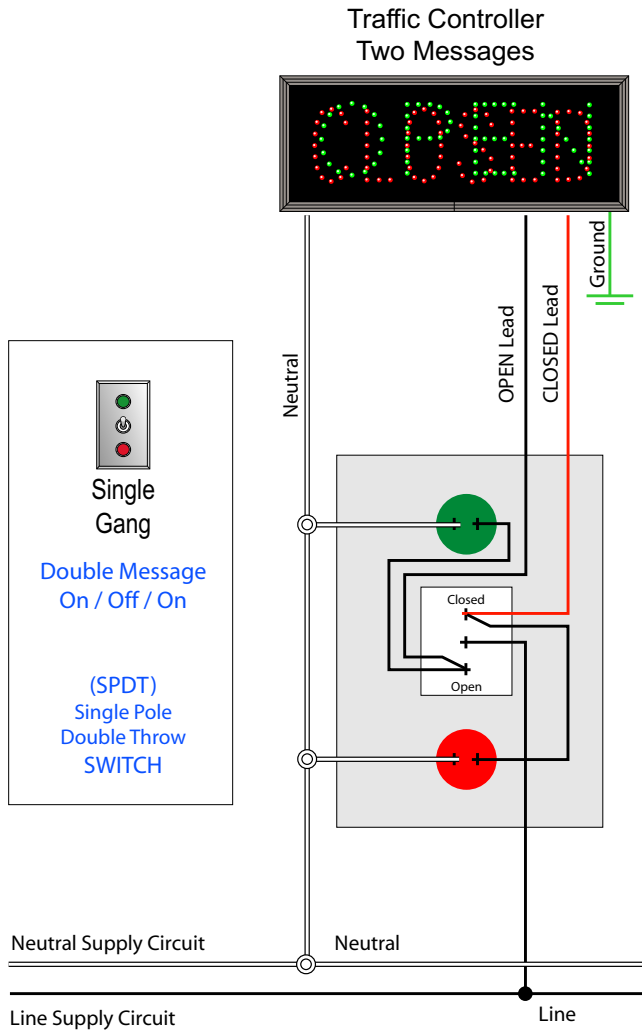

# Switch Wiring Examples

- A** (1) Single Pole / Double Throw Switch
- B** (1) Single Pole / Single Throw Switches

**Note:** Make appropriate wiring connections per local codes.

For Supply Connections  
Use Wire Rated For  
At Least 110° C

## Schematic Views

**A** Traffic Controller with Two Messages

**B** Traffic Controller with One Message