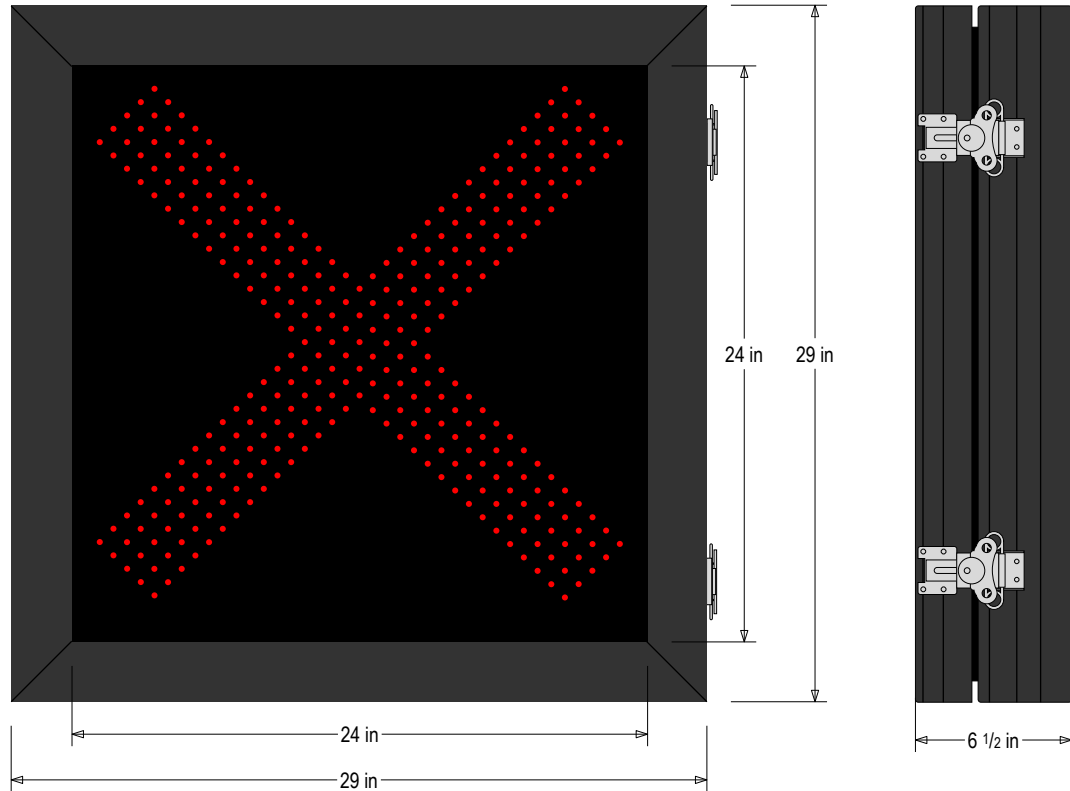

### DIMENSIONS

29" H x 29" W x 6.5" D (est. 57.174 lbs)

### MESSAGE

Illumination: Super bright direct view LEDs. Message blanks out when off.

Sign Messages: See message table below

MESSAGE	LED/COLOR	HEIGHT	AMPS
X	Red Narrow Angle LED	21.0"	0.187-0.078

NOTE: Above messages are independently controlled.

## Product View

NOTE: Sign image may not exactly represent the finished product. For illustration purposes only.

Frame Detail