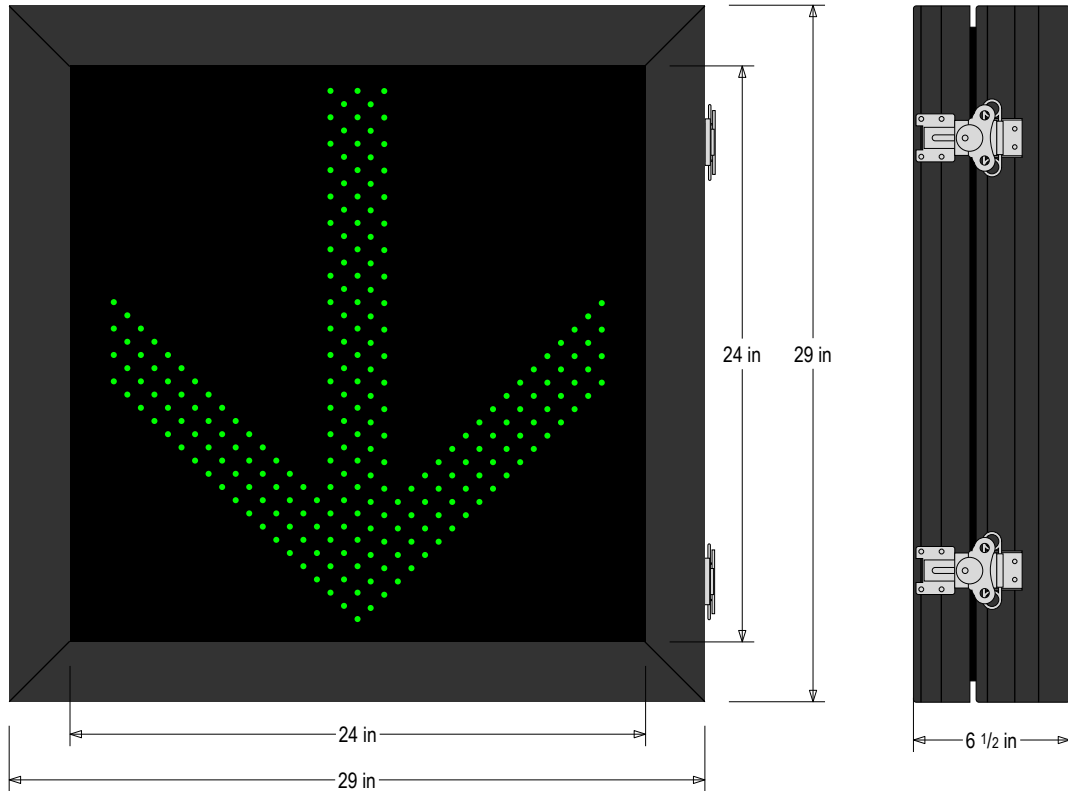

PRODUCT ID: 68332
DOT LED Blank-Out Sign

MODEL
 DOT2929G-A437/100-240VAC

DIMENSIONS
 29" H x 29" W x 6.5" D (est. 57.174 lbs)

CLASS
 Class: DOT Series
 Control Method: Switch (not included) or external relay.

MESSAGE	LED/COLOR	HEIGHT	AMPS
Down Arrow	Green Narrow Angle LED	21.0"	0.133-0.055

NOTE: Above messages are independently controlled.

Directional Systems
 2201 W 50th St.
 Erie, PA 16509
 Phone: (877) 827-8296
 Fax: (877) 827-8291
 Email: sales@directionalsystems.com
 Website: www.directionalsystems.com

Product View

NOTE: Sign image may not exactly represent the finished product. For illustration purposes only.

Frame Detail