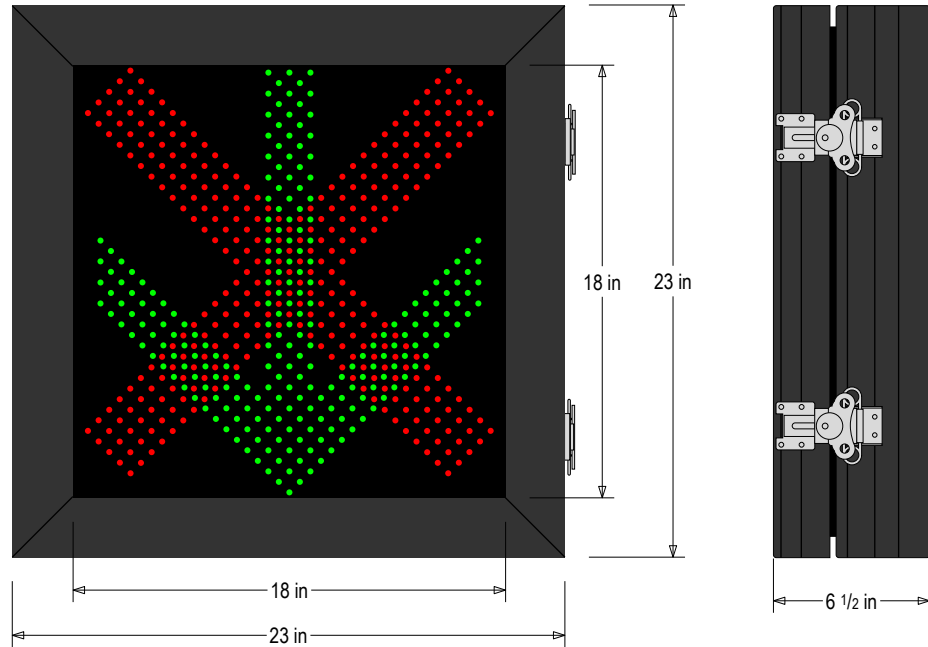

PRODUCT ID: 68170
DOT LED Blank-Out Sign

MODEL
 DOT2323RG-175/9-24VDC

DIMENSIONS
 23" H x 23" W x 6.5" D (est. 43.354 lbs)

CLASS
 Class: DOT Series
 Control Method: Switch (not included) or external relay.

MESSAGE	LED/COLOR	HEIGHT	AMPS
X	Red Narrow Angle LED	16.75"	2.080-0.780
Down Arrow	Green Narrow Angle LED	17.5"	2.471-0.927

NOTE: Above messages are independently controlled.

Directional Systems
 2201 W 50th St.
 Erie, PA 16509
 Phone: (877) 827-8296
 Fax: (877) 827-8291
 Email: sales@directionalsystems.com
 Website: www.directionalsystems.com

Product View

NOTE: Sign image may not exactly represent the finished product. For illustration purposes only.

Sample Display Options

Frame Detail