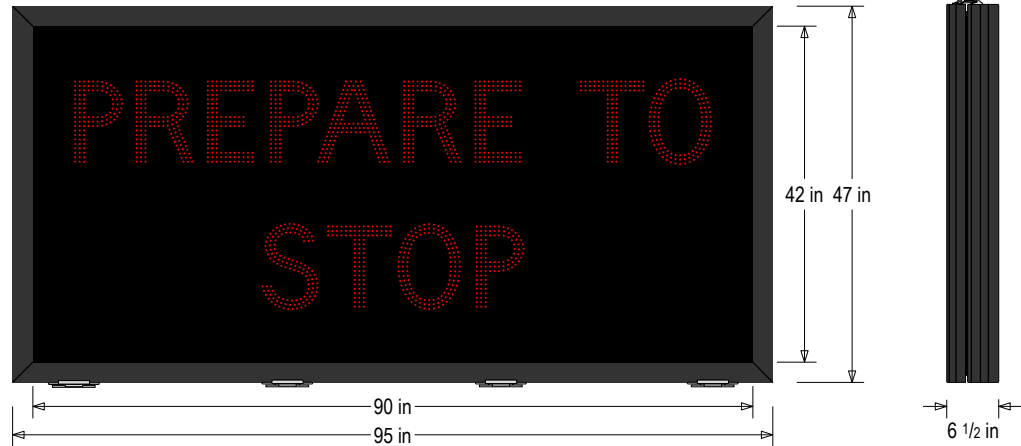

PRODUCT ID: 67749

DOT LED Blank-Out Sign

MODEL

DOT4795R-A128TS/100-240VAC

DIMENSIONS

47" H x 95" W x 6.5" D (est. 136.327 lbs)

CLASS

Class: DOT Series

Control Method: Switch (not included) or external relay.

CONSTRUCTION

Cabinet: Extruded aluminum cabinet with welded seams, NEMA 4X rated/IP66.

Hinged door with silicone gasket, tool-less stainless-steel latches. 6.5" Deep.

Face Material: 1/8" impact resistant, smoke-tinted polycarbonate (5109)

Faces: Single Faced Sign

Finish: Powdercoat Black

ELECTRICAL

Input Voltage: 100-240 VAC

Photodimming: IR photocells for auto photodimming

Power Supplies: No Redundancy

UL/cUL Listed: Listed for wet locations

MESSAGE

Illumination: Super bright direct view LEDs. Message blanks out when off.

Sign Messages: See message table below

Product View

NOTE: Sign image may not exactly represent the finished product. For illustration purposes only.