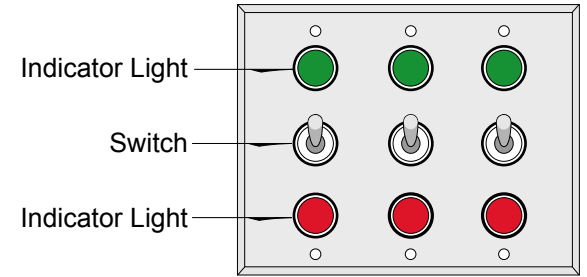

PRODUCT ID: 6645

Switch

MODEL

TG333 SPDT/120VAC

DIMENSIONS

4.5" H x 6.37" W x 1" D (est. 0.61 lbs)

CONSTRUCTION

Finish: Switch plate brushed stainless steel

Switch: Switch with indicator lights

Switch plate: Stamped stainless steel pre-punched for switch(es) and indicator light(s)

ELECTRICAL

Input Voltage: 120VAC

Directional Systems

2201 W 50th St.

Erie, PA 16509

Phone: (877) 827-8296

Fax: (877) 827-8291

Email: sales@directionalsystems.com

Website: www.directionalsystems.com

Product View

NOTE: Sign image may not exactly represent the finished product. For illustration purposes only.

Front View

Three Gang