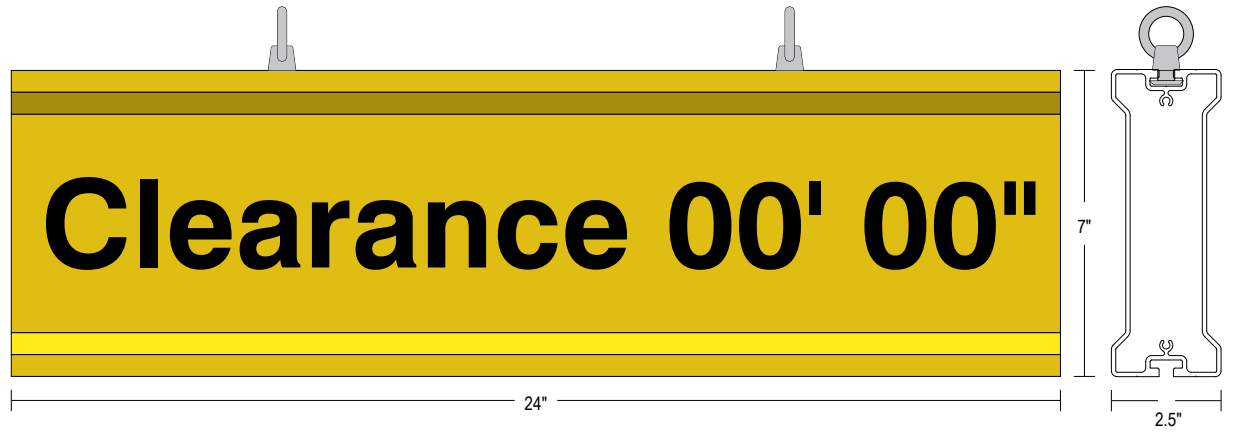

PRODUCT ID: 65907

Non-illuminated Bar Continuous

MODEL

IBAR-C724K-604

DIMENSIONS

7" H x 24" W x 2.5" D (est. 22.6 lbs)

CLASS

Class: IBAR Series

CONSTRUCTION

Faces: Single Faced Sign

Finish: Traffic Yellow

Graphic: Vinyl applied graphic

IBar: Continuous extruded aluminum bar with end caps and EasyGlide Adjustable Eyebolts for mounting.

MESSAGE

Color: Black reflective vinyl (7803)

Font: Swiss 721 Bold BT

Sign Messages: See message table below

Product View

NOTE: Sign image may not exactly represent the finished product. For illustration purposes only.

MESSAGE	LED/COLOR	HEIGHT	AMPS
---------	-----------	--------	------