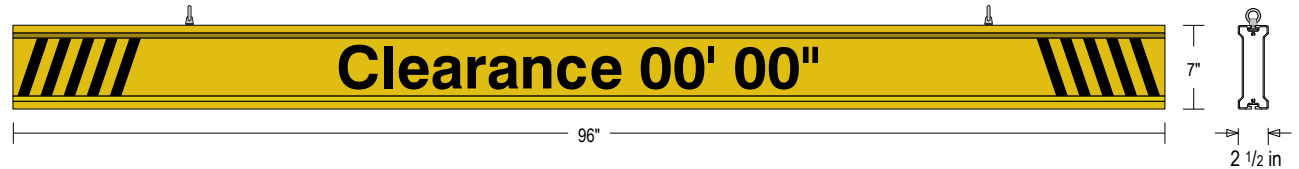

PRODUCT ID: 65900

Non-illuminated Bar Continuous

MODEL

IBAR-C796K-604

DIMENSIONS

7" H x 96" W x 2.5" D (est. 22.6 lbs)

CLASS

Class: IBAR Series

CONSTRUCTION

Faces: Single Faced Sign

Finish: Traffic Yellow

Graphic: Vinyl applied graphic

I-Bar: Continuous extruded aluminum bar with end caps and EasyGlide Adjustable Eyebolts for mounting.

MESSAGE

Color: Black reflective vinyl (7803)

Font: Swiss 721 Bold BT

Sign Messages: See message table below

NOTE: Above messages are independently controlled.

Directional Systems

2201 W 50th St.

Erie, PA 16509

Phone: (877) 827-8296

Fax: (877) 827-8291

Email: sales@directionalsystems.com

Website: www.directionalsystems.com

Directional
Systems

Product View

NOTE: Sign image may not exactly represent the finished product. For illustration purposes only.